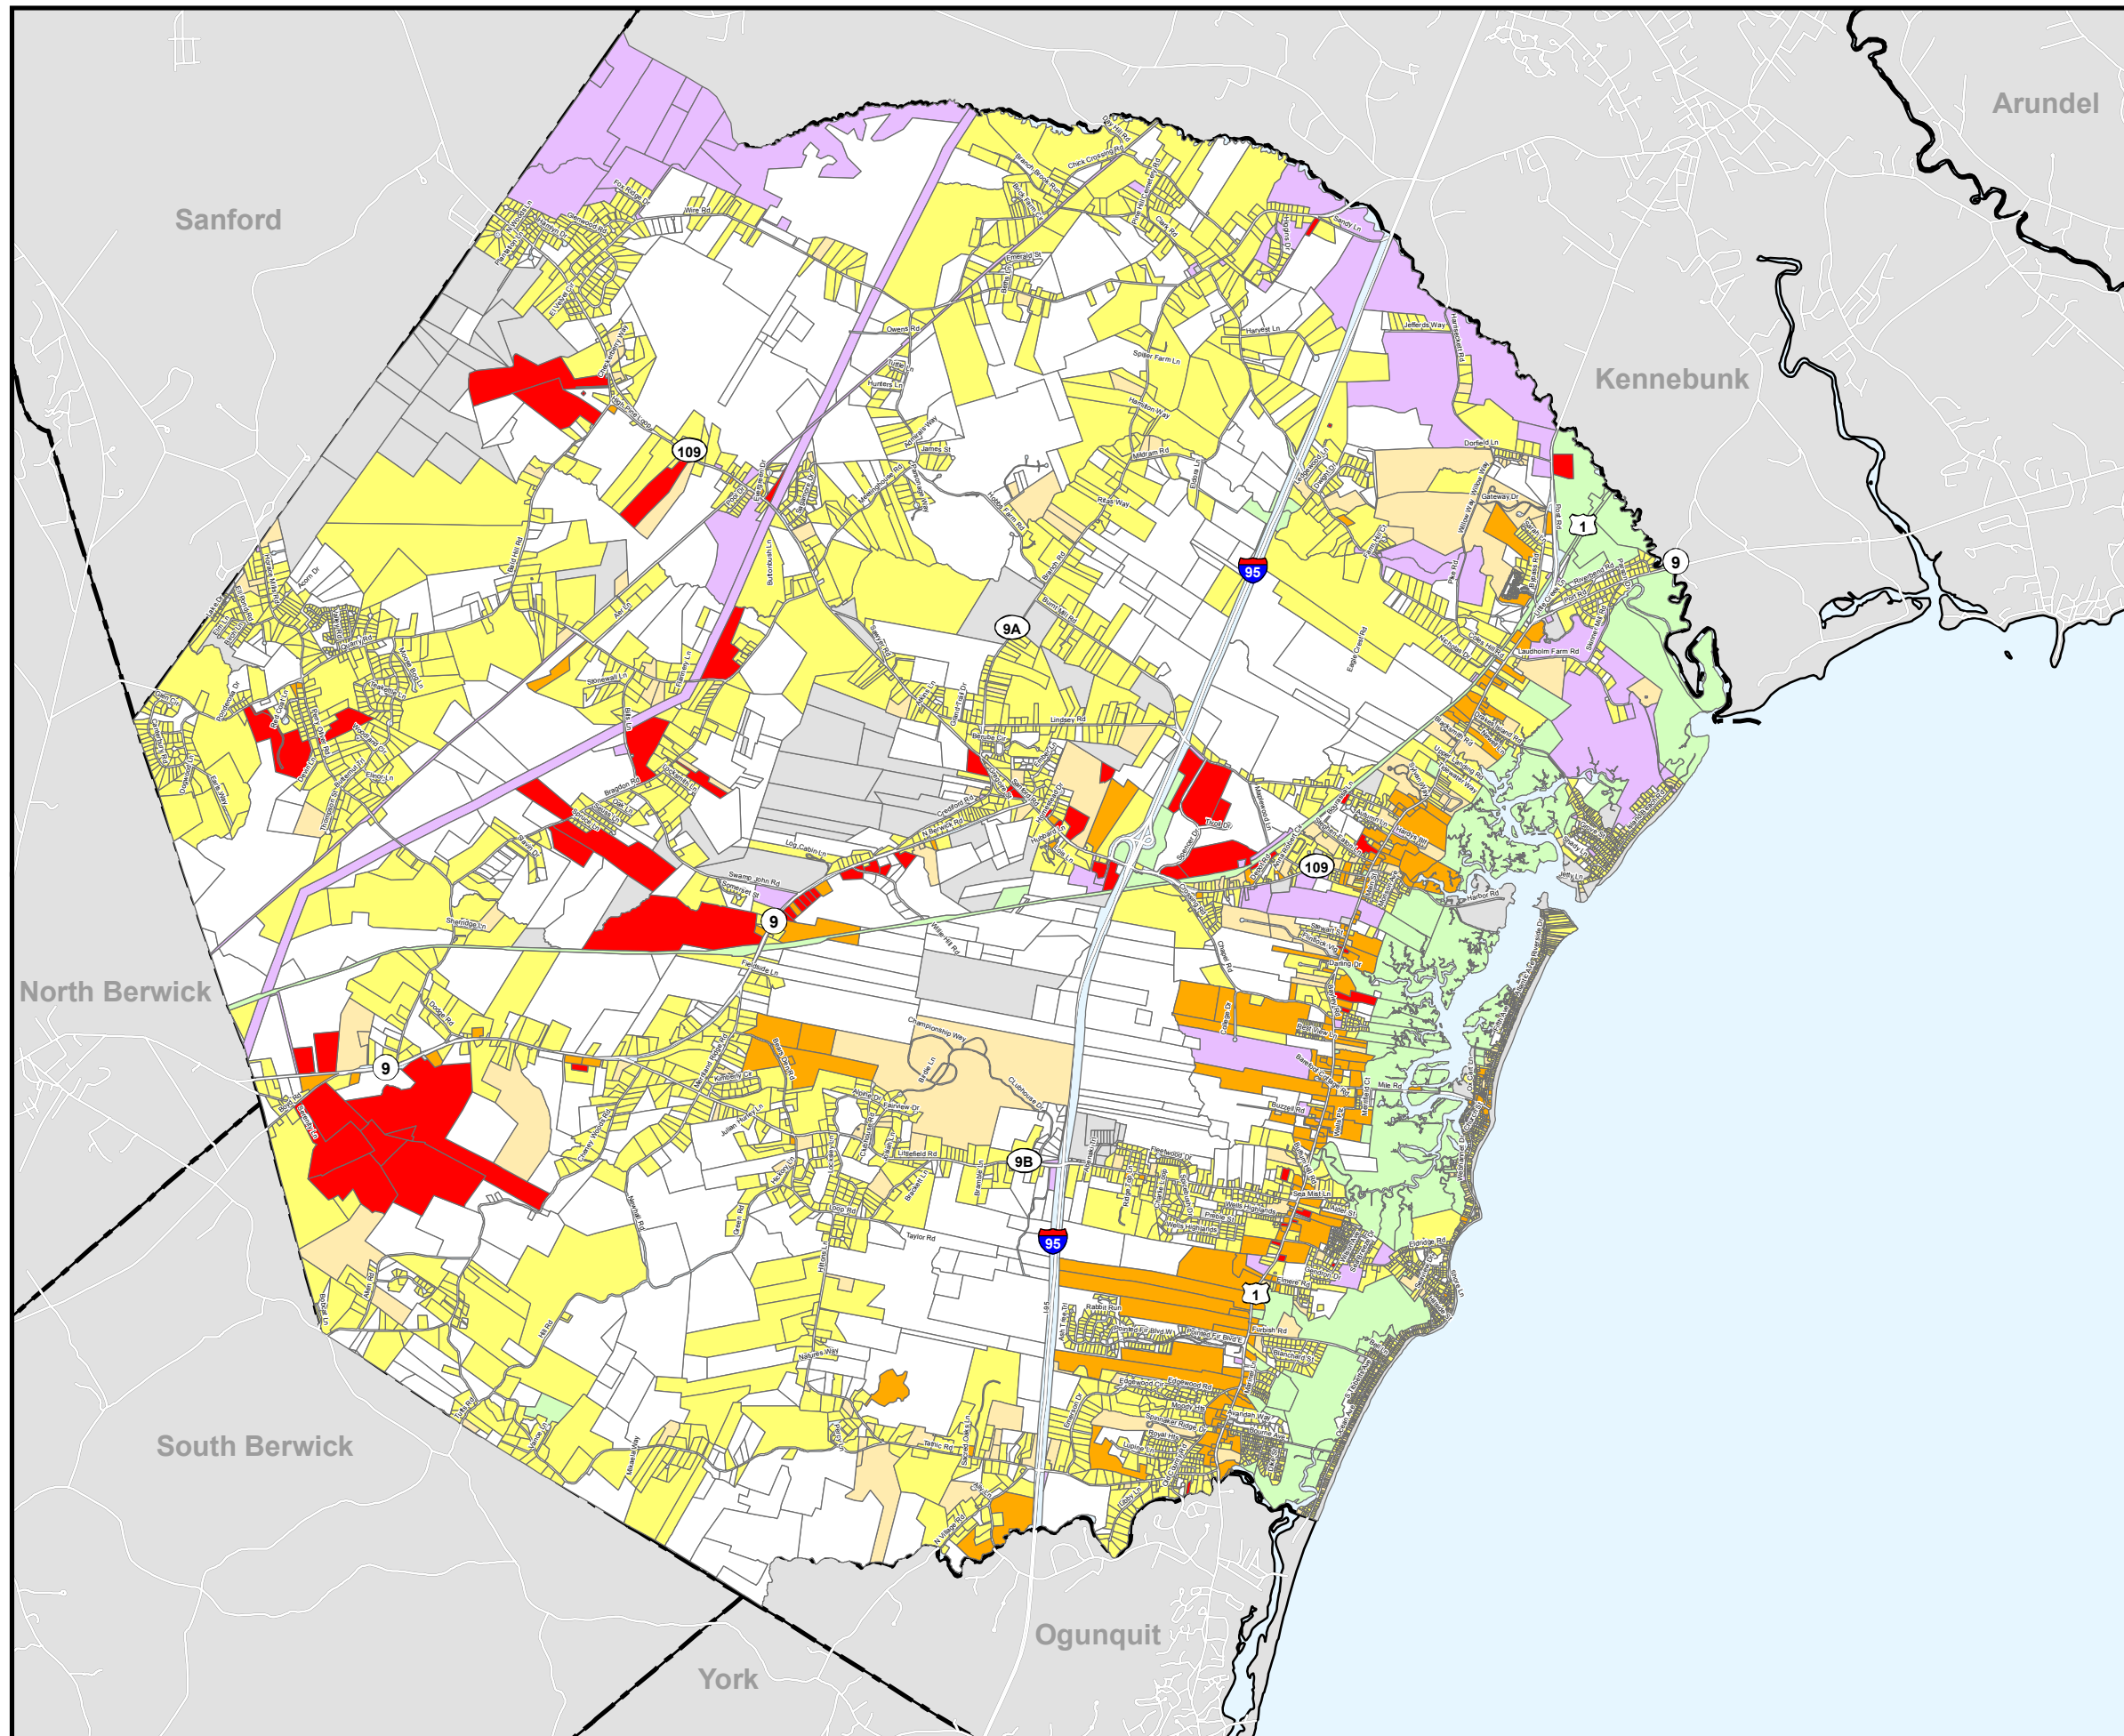

Town of Wells Comprehensive Plan 2016 Map 2

Existing Land Use

Land Use

-  Commercial
-  Industrial
-  Multi-Family or Residential Condominium
-  Nonprofit/ Utilities
-  Single Family
-  State or Federal Property
-  Town Property
-  Vacant

Data provided by the Town of Wells
Notes: Entire parcels are colored according to information on file with the Wells Tax Assessor.
Data obtained from the Assessing Database has not been field checked.

0 0.5 1 Miles