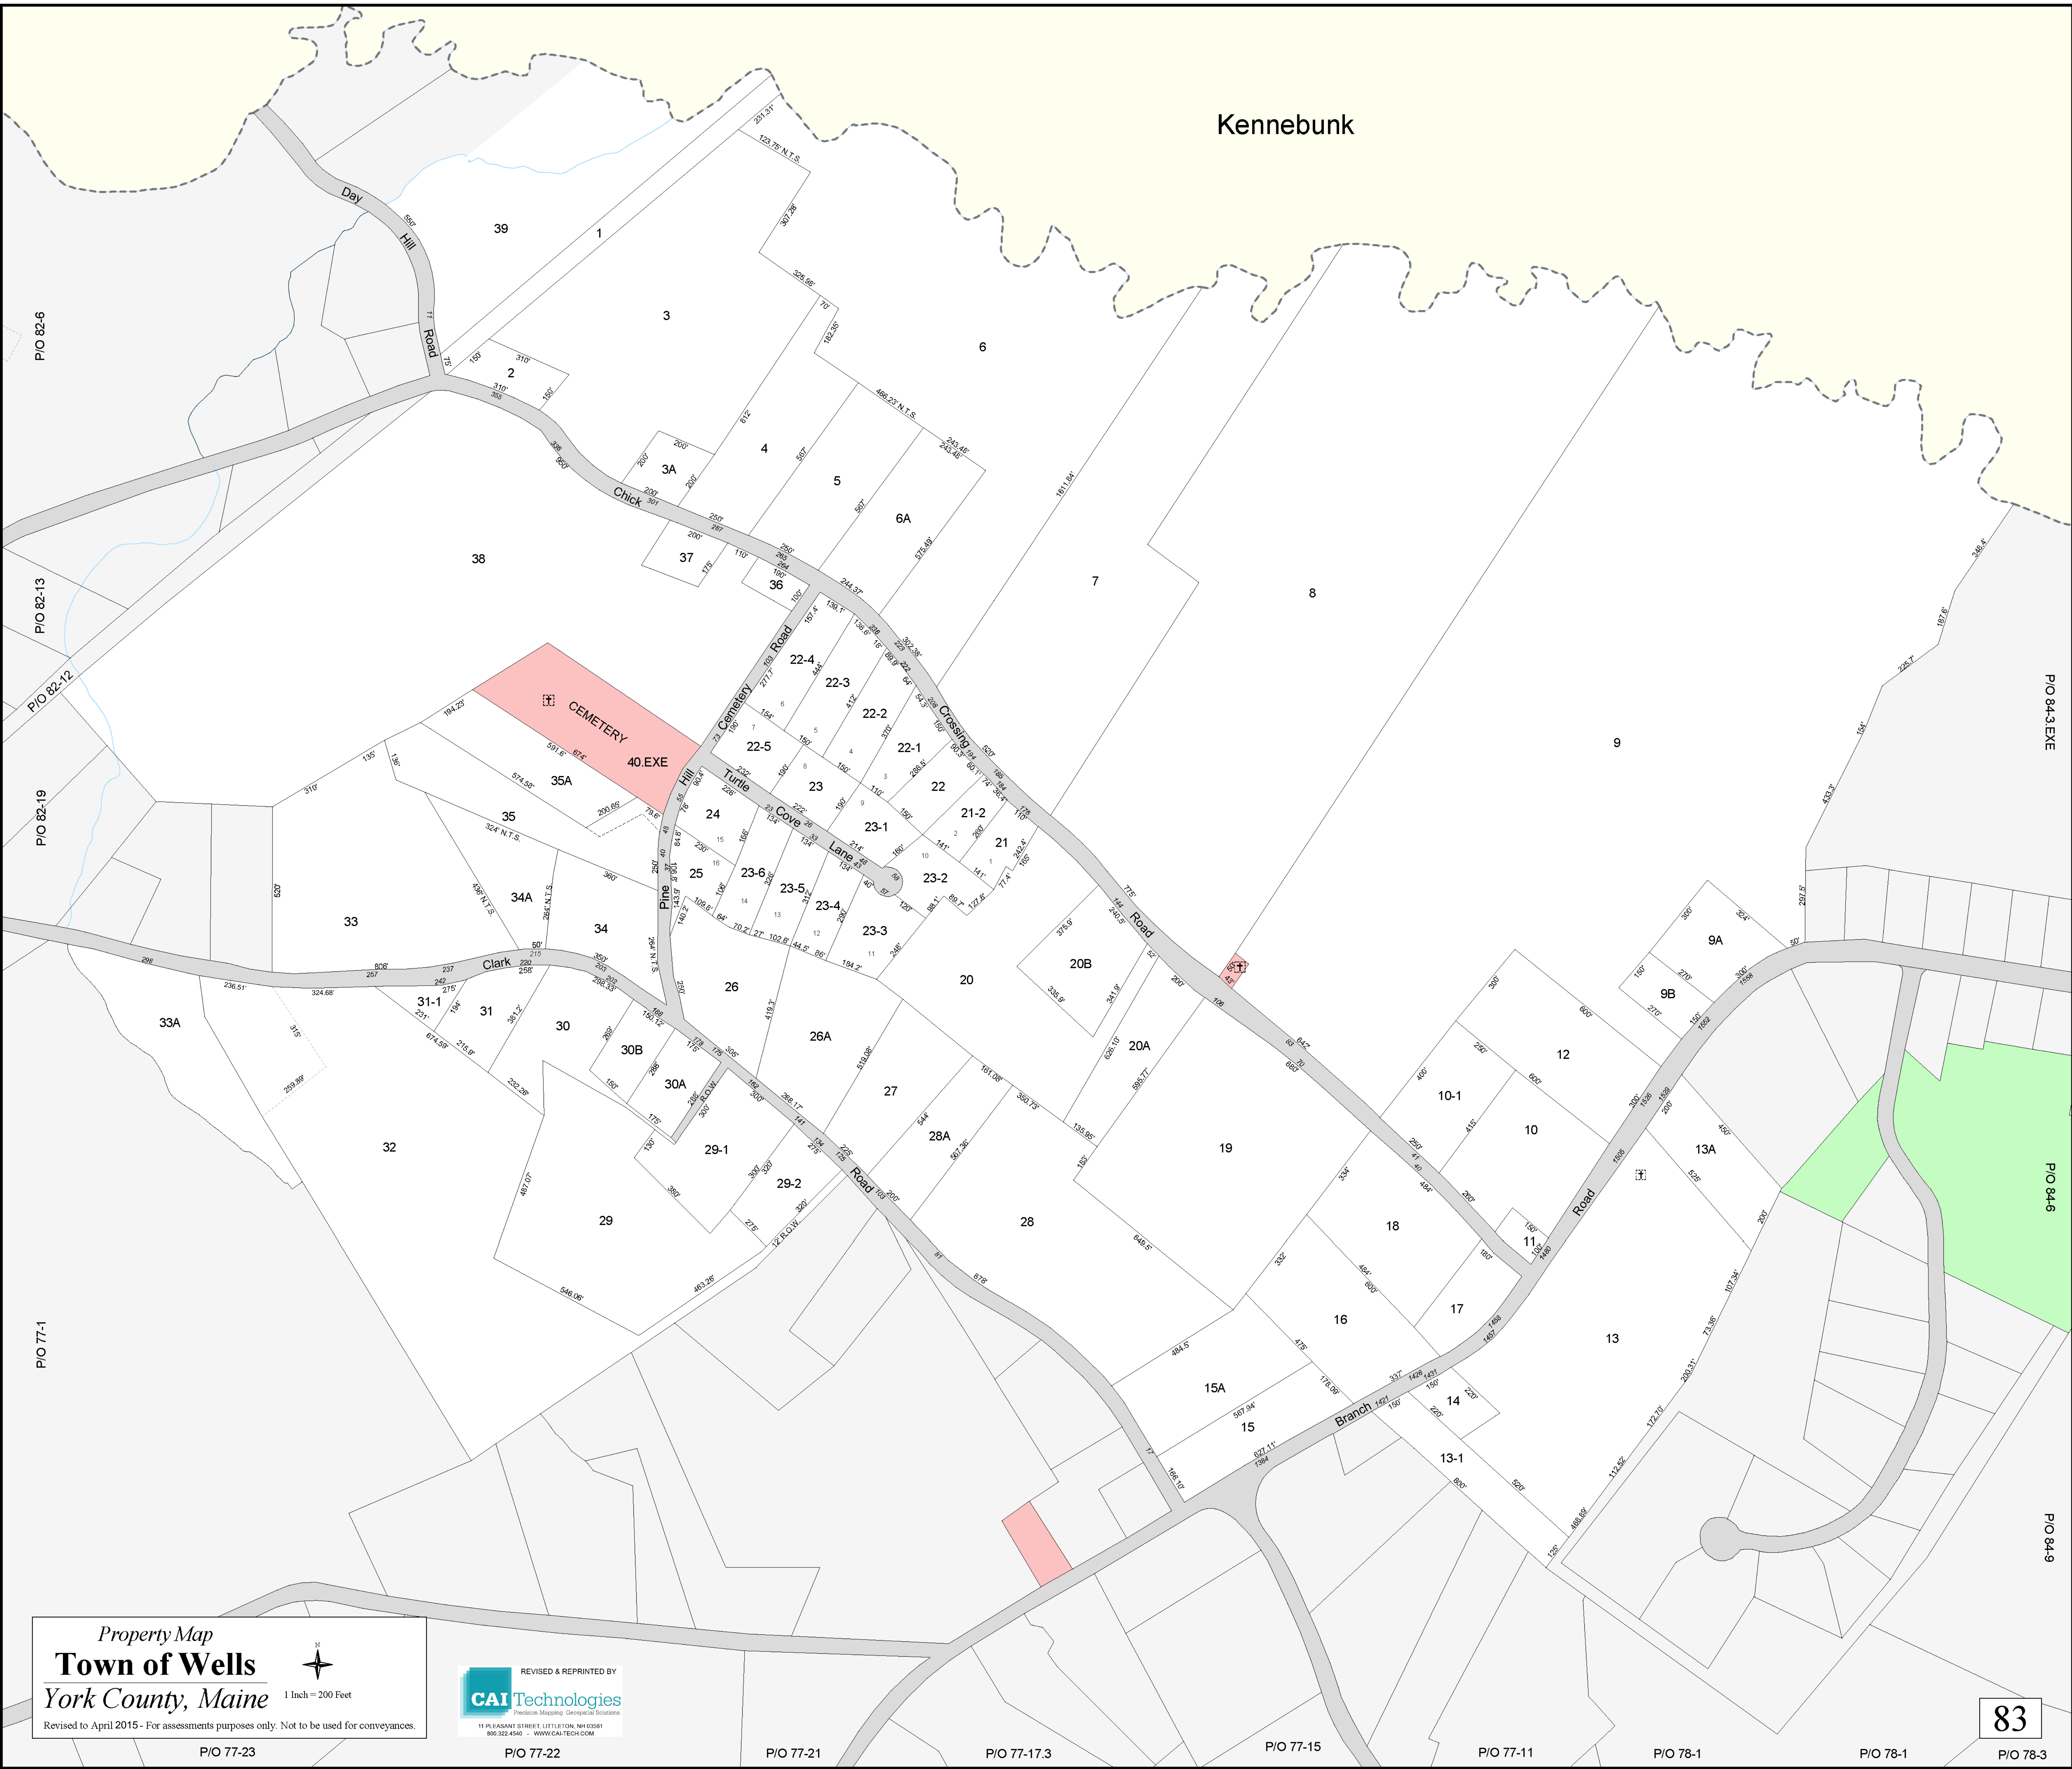

Kennebunk

Property Map
Town of Wells
 York County, Maine
 1 Inch = 200 Feet
 Revised to April 2015 - For assessments purposes only. Not to be used for conveyances.

REVISED & REPRINTED BY
CAI Technologies
 Precision Mapping. Geospatial Solutions.
 11 PLEASANT STREET, LITTLETON, NH 03051
 800.322.4546 - WWW.CAITECH.COM