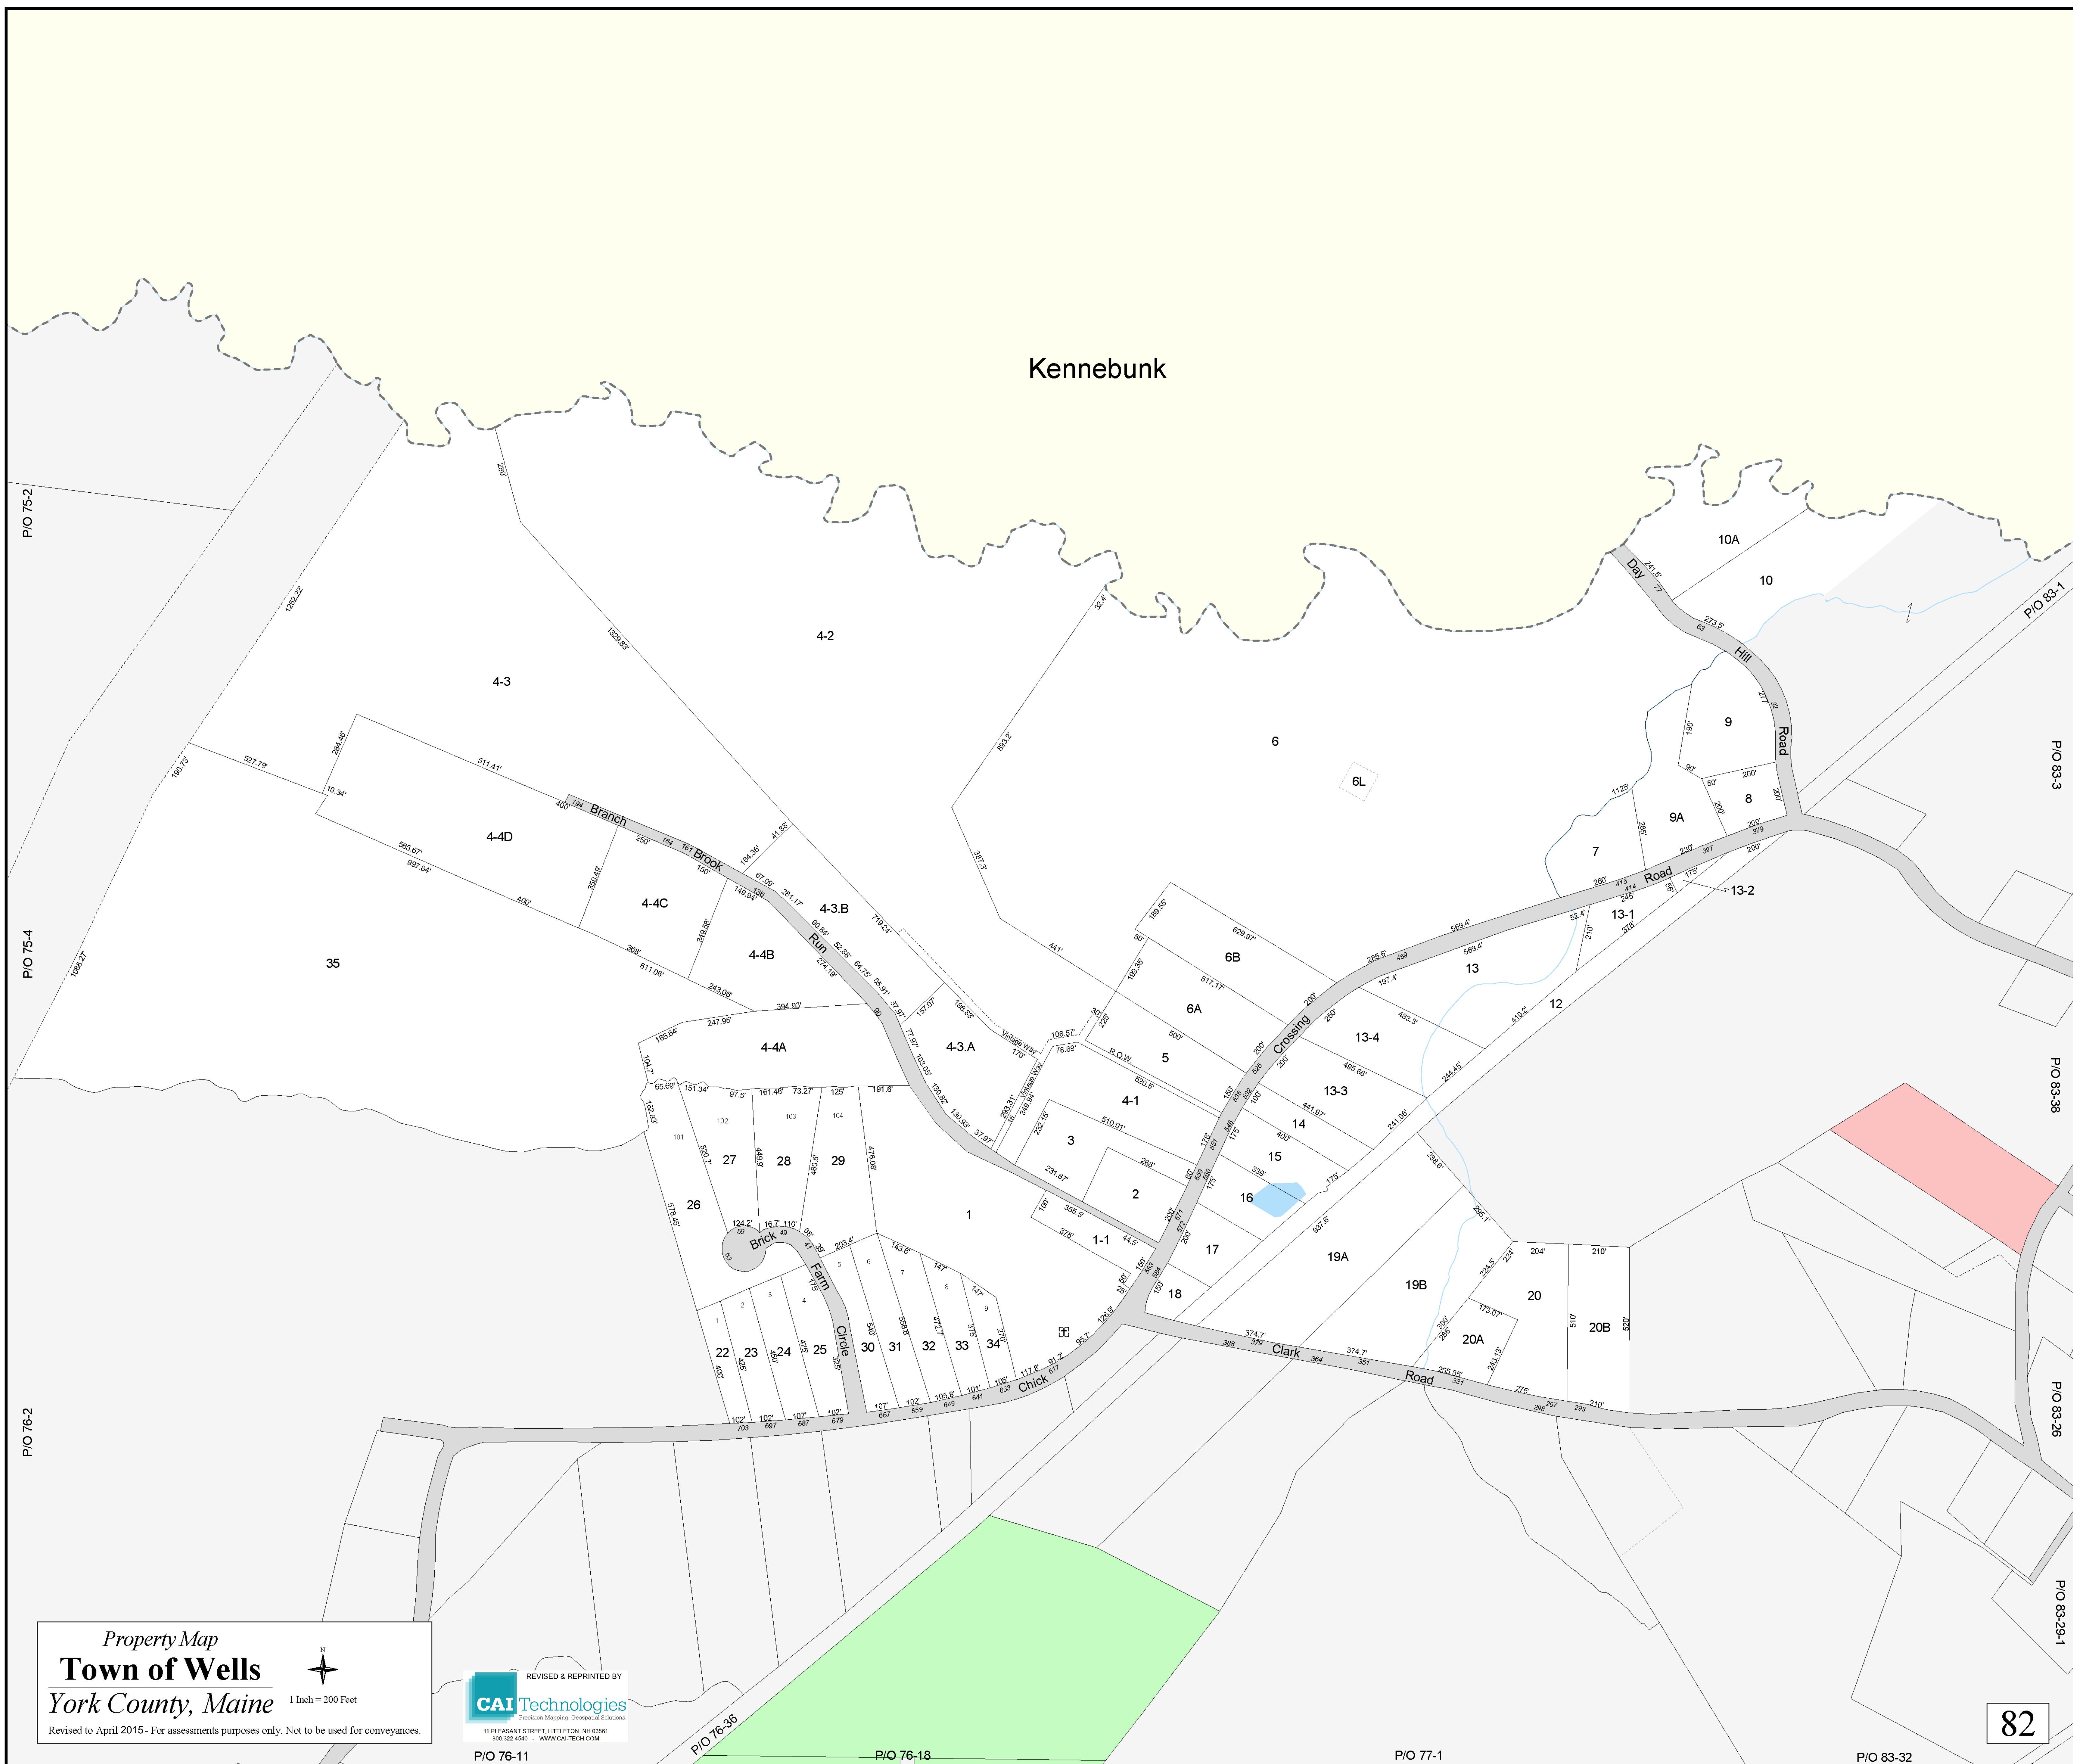

Kennebunk

Property Map
Town of Wells
York County, Maine

1 Inch = 200 Feet

Revised to April 2015 - For assessments purposes only. Not to be used for conveyances.

REVISED & REPRINTED BY
CAI Technologies
Precision Mapping. Geospatial Solutions.
11 PLEASANT STREET, LITTLETON, NH 03051
800.322.4546 - WWW.CAI-TECH.COM