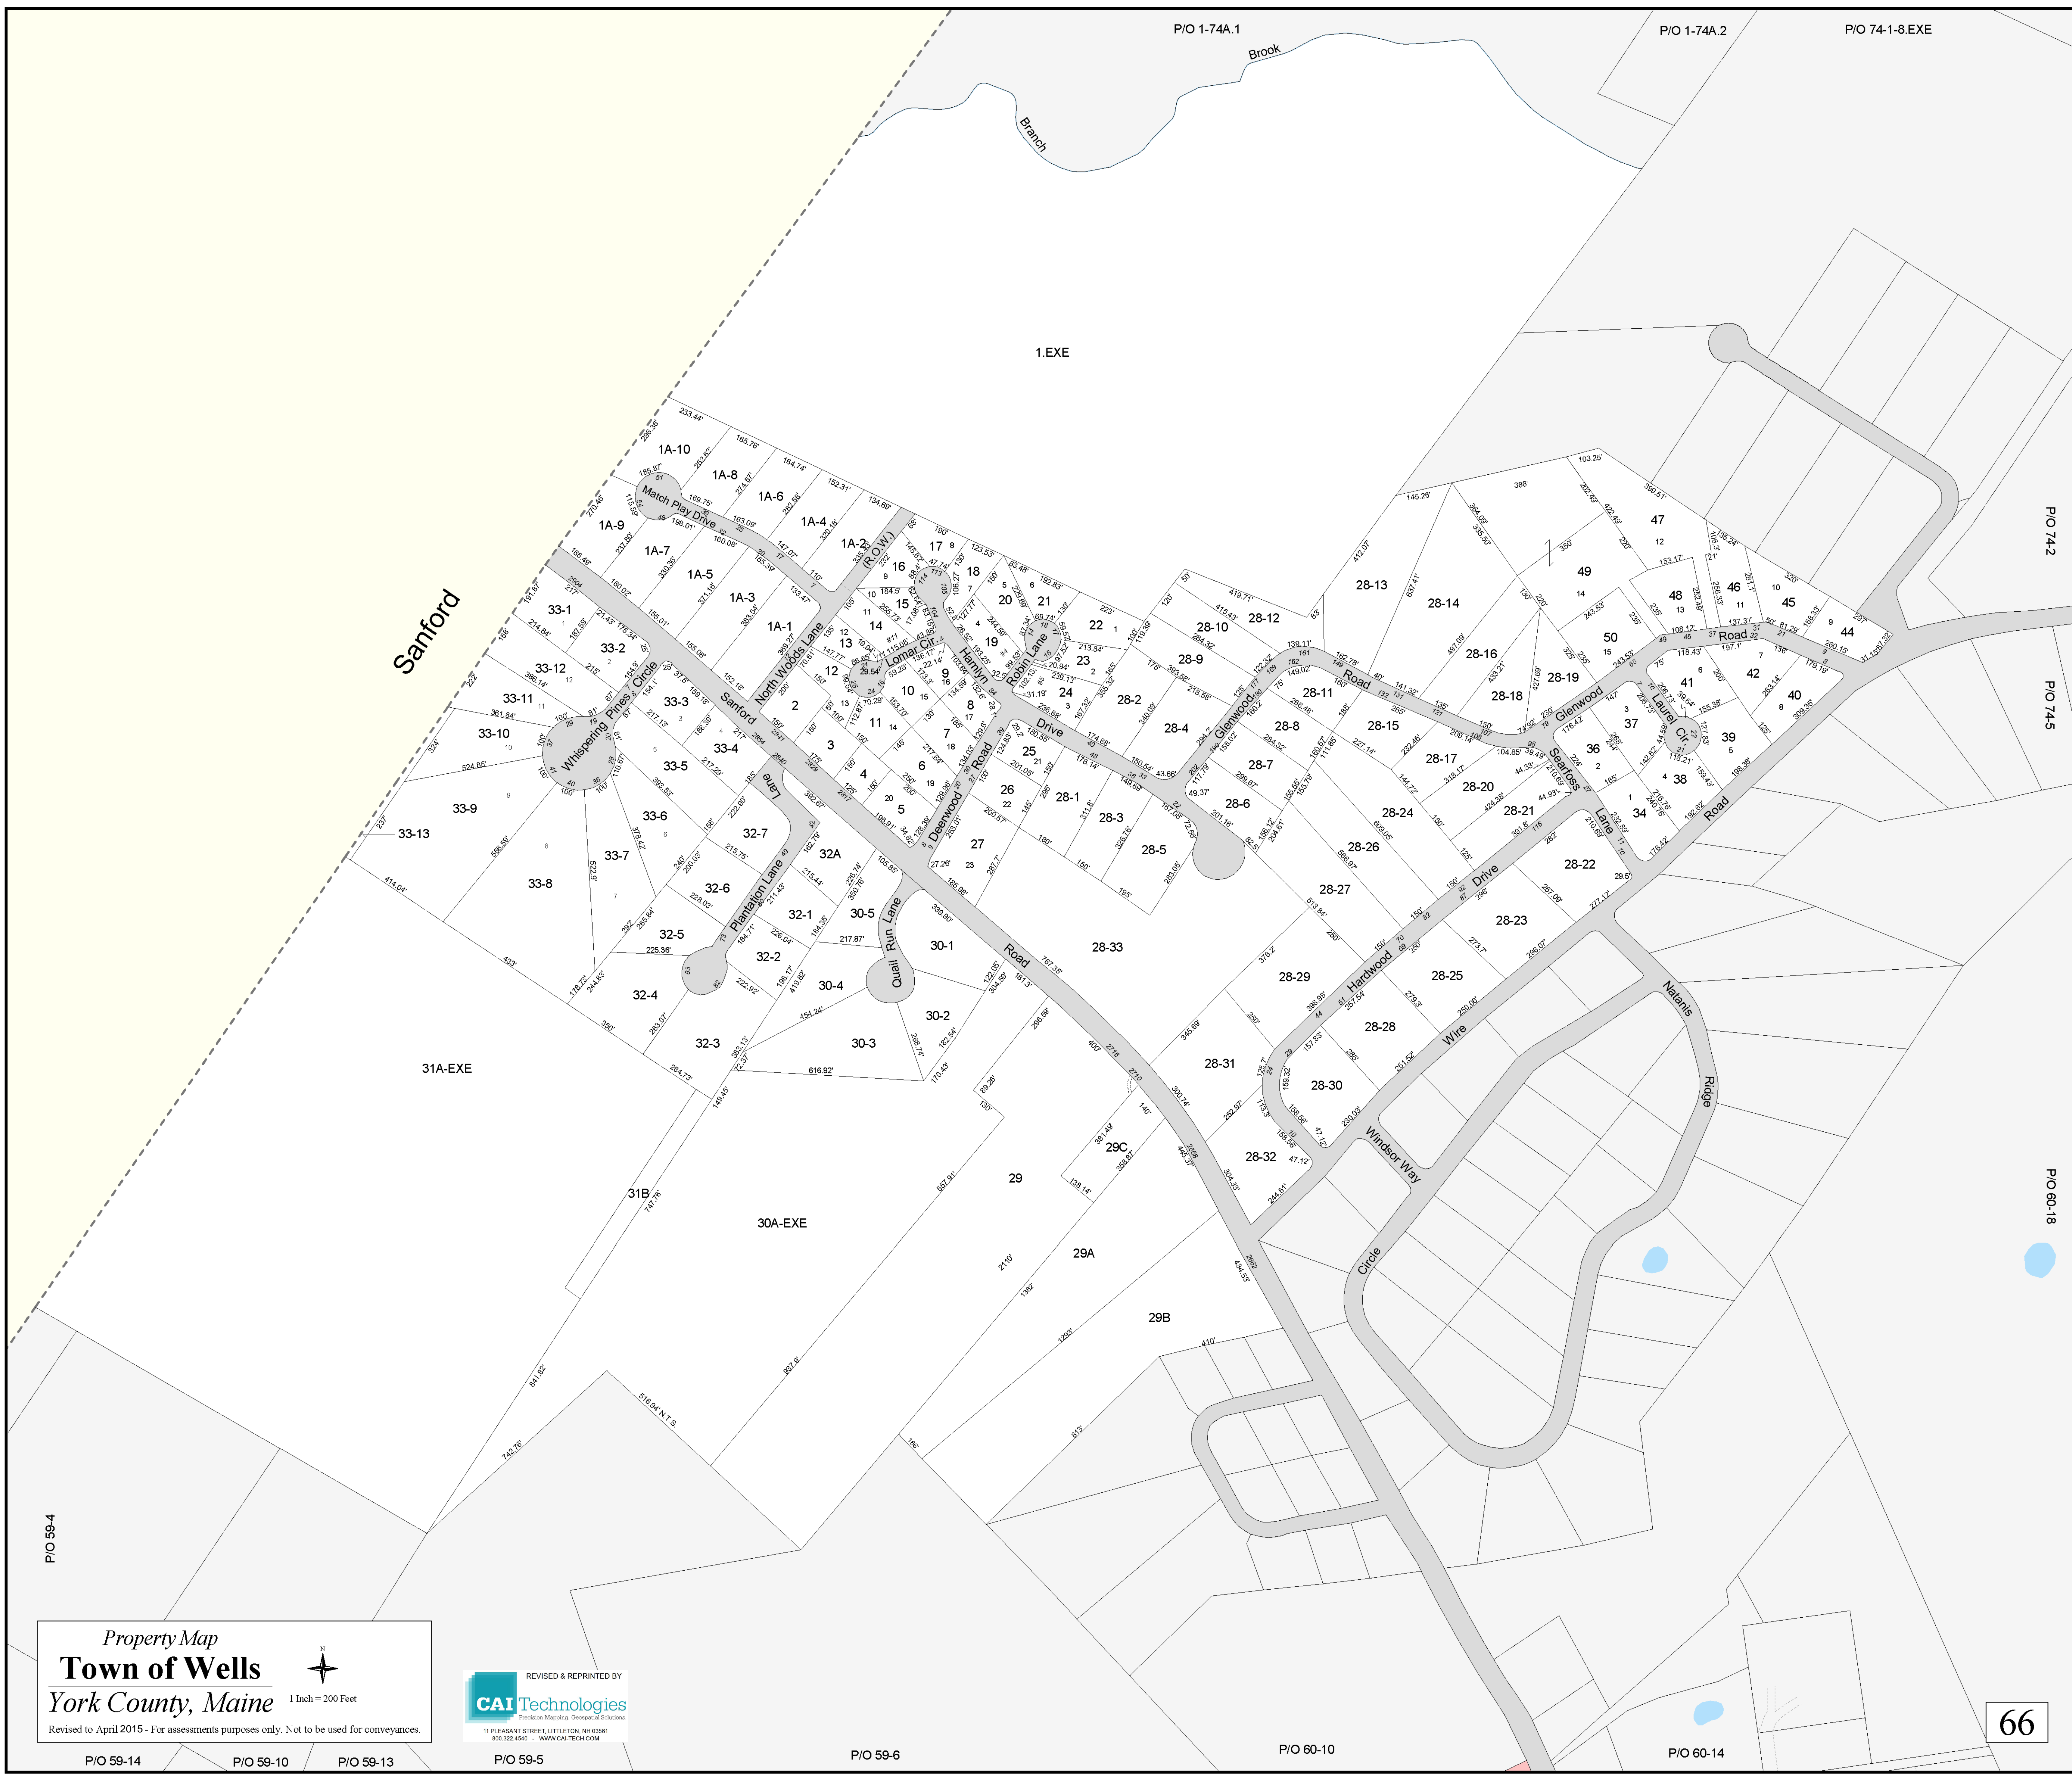

1.EXE

Sanford

Property Map
Town of Wells
 York County, Maine
 1 Inch = 200 Feet
 Revised to April 2015 - For assessments purposes only. Not to be used for conveyances.

REVISED & REPRINTED BY
CAI Technologies
 Precision Mapping. Geospatial Solutions.
 11 PLEASANT STREET, LITTLETON, NH 03851
 800.322.4546 - WWW.CAITECH.COM