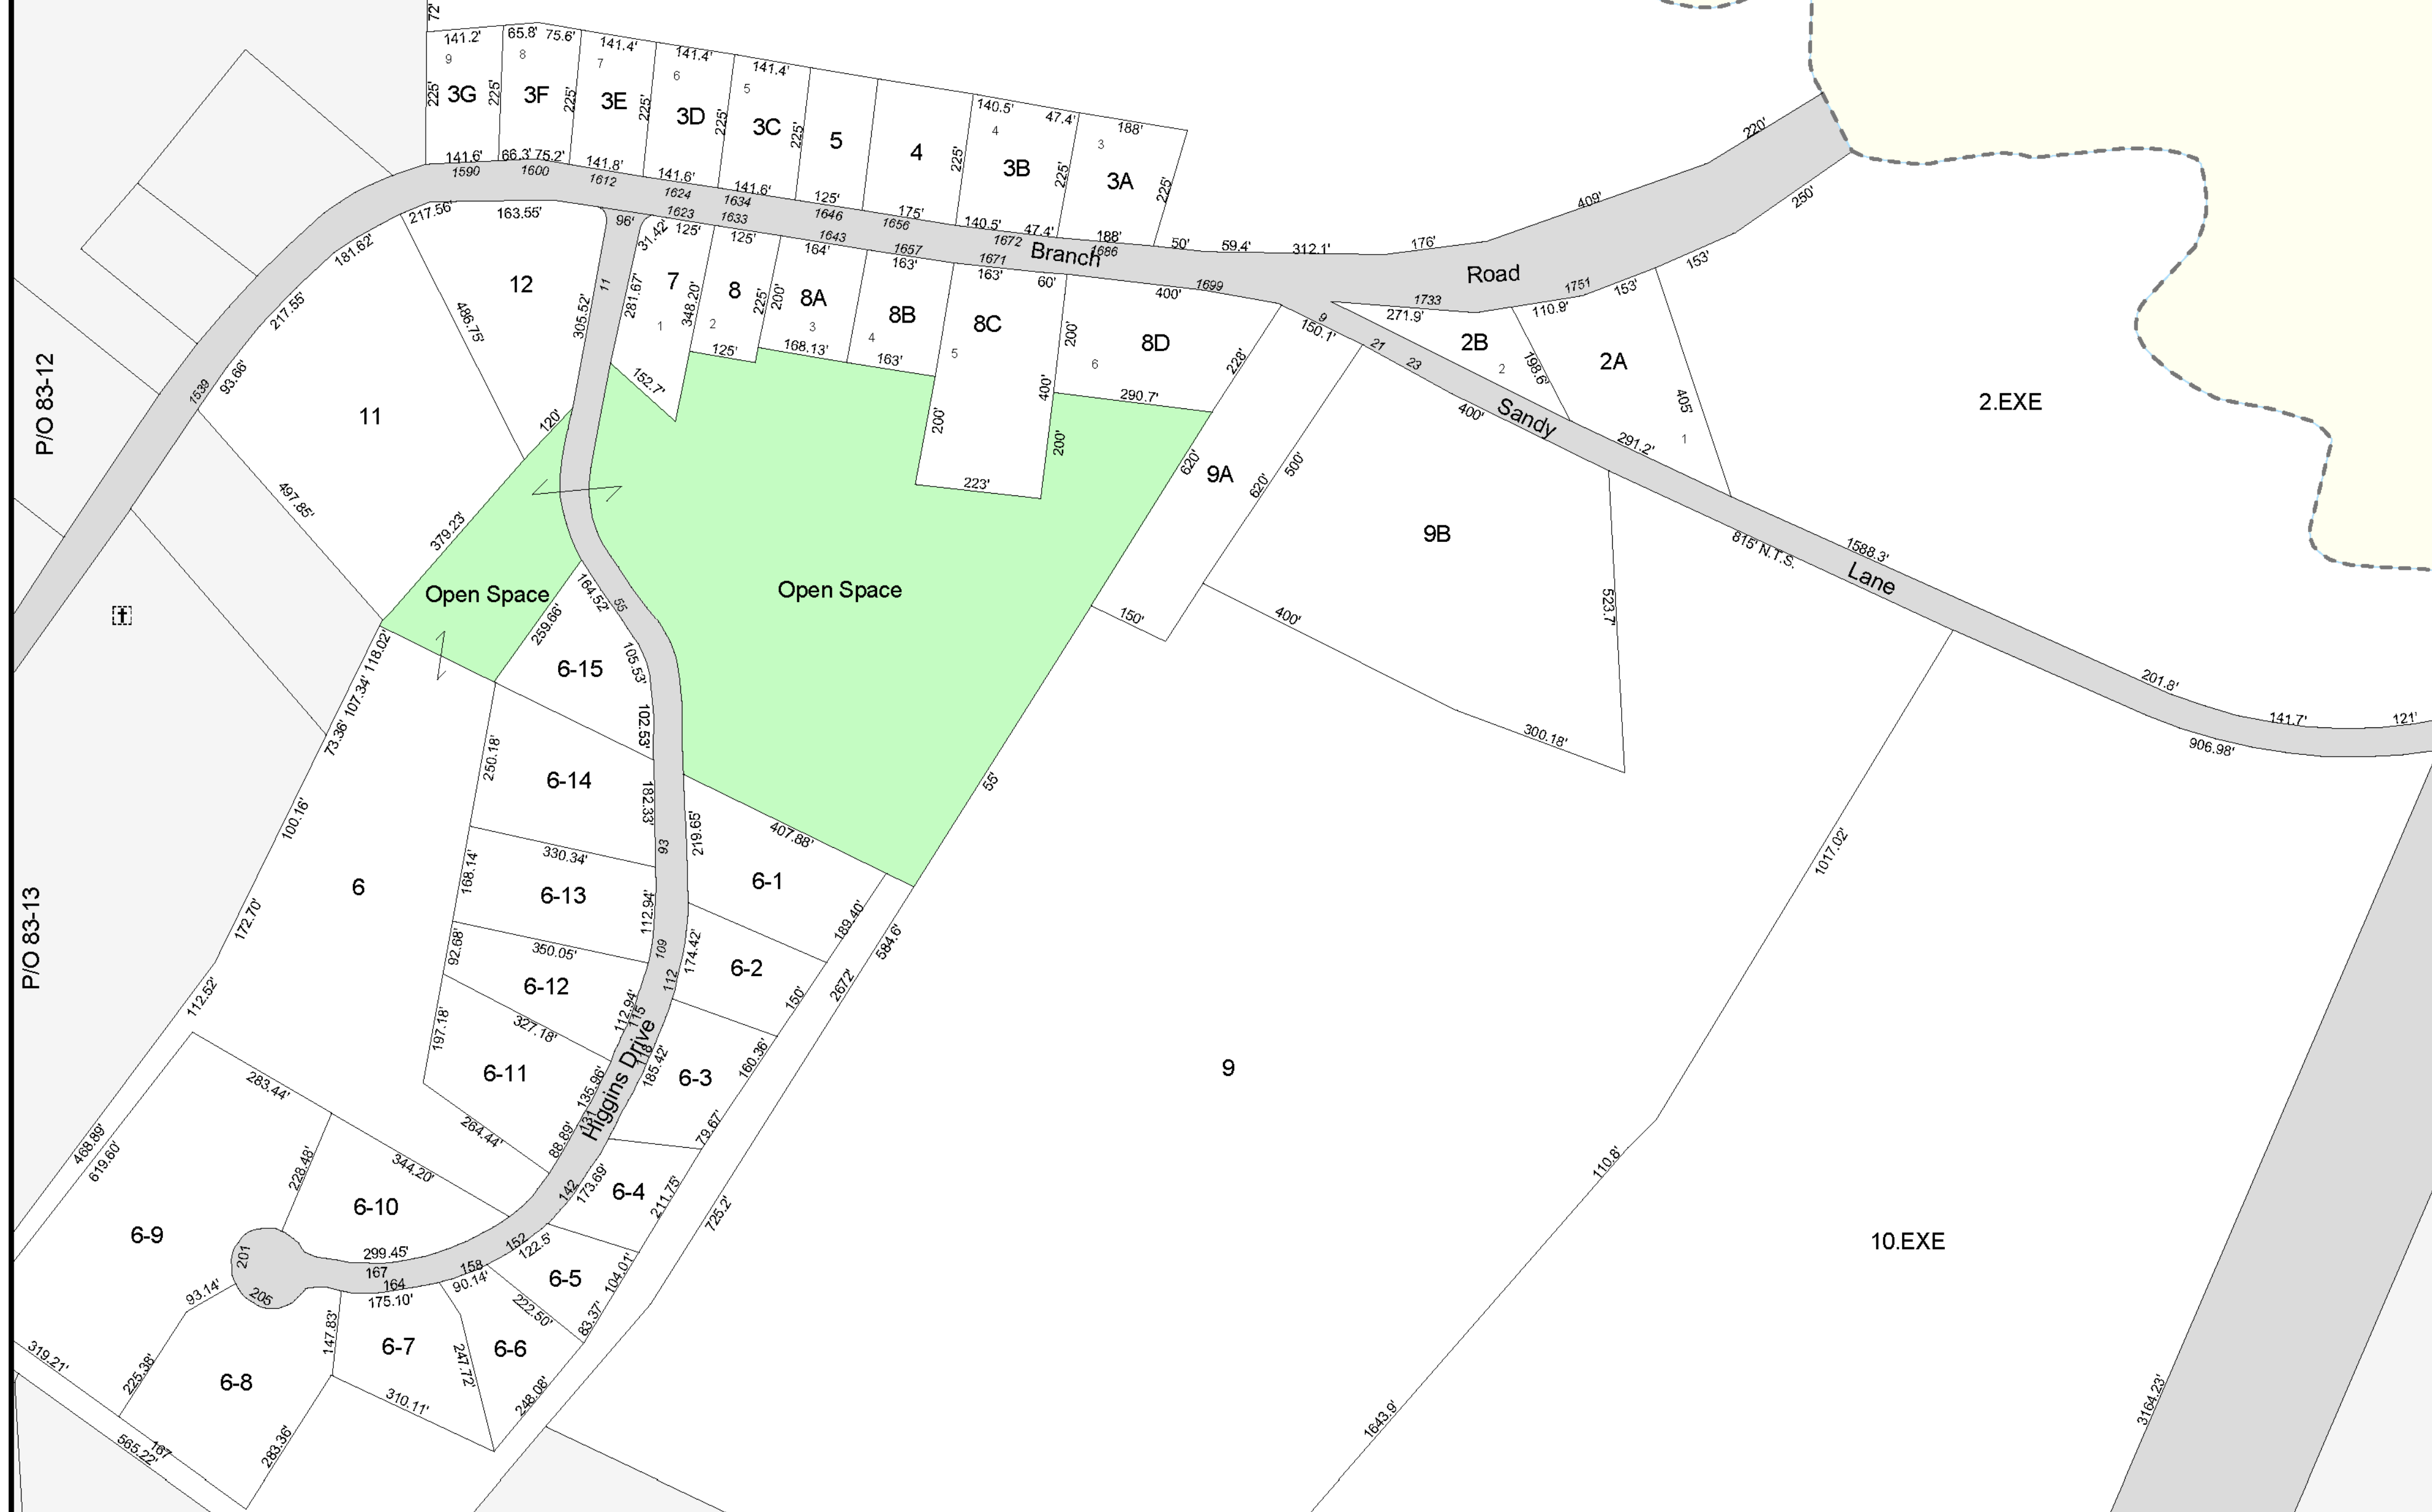

P/O 83-9

3.EXE

Kennebunk

2.EXE

10.EXE

P/O 83-12

P/O 83-13

P/O 77-1.B

P/O 78-1

P/O 78-2

Property Map
Town of Wells
York County, Maine

1 Inch = 200 Feet

Revised to April 2016- For assessments purposes only. Not to be used for conveyances.

P/O 78-12

P/O 78-11

P/O 78-6

P/O 78-7

P/O 78-18

P/O 79-5.EXE

P/O 79-8.EXE