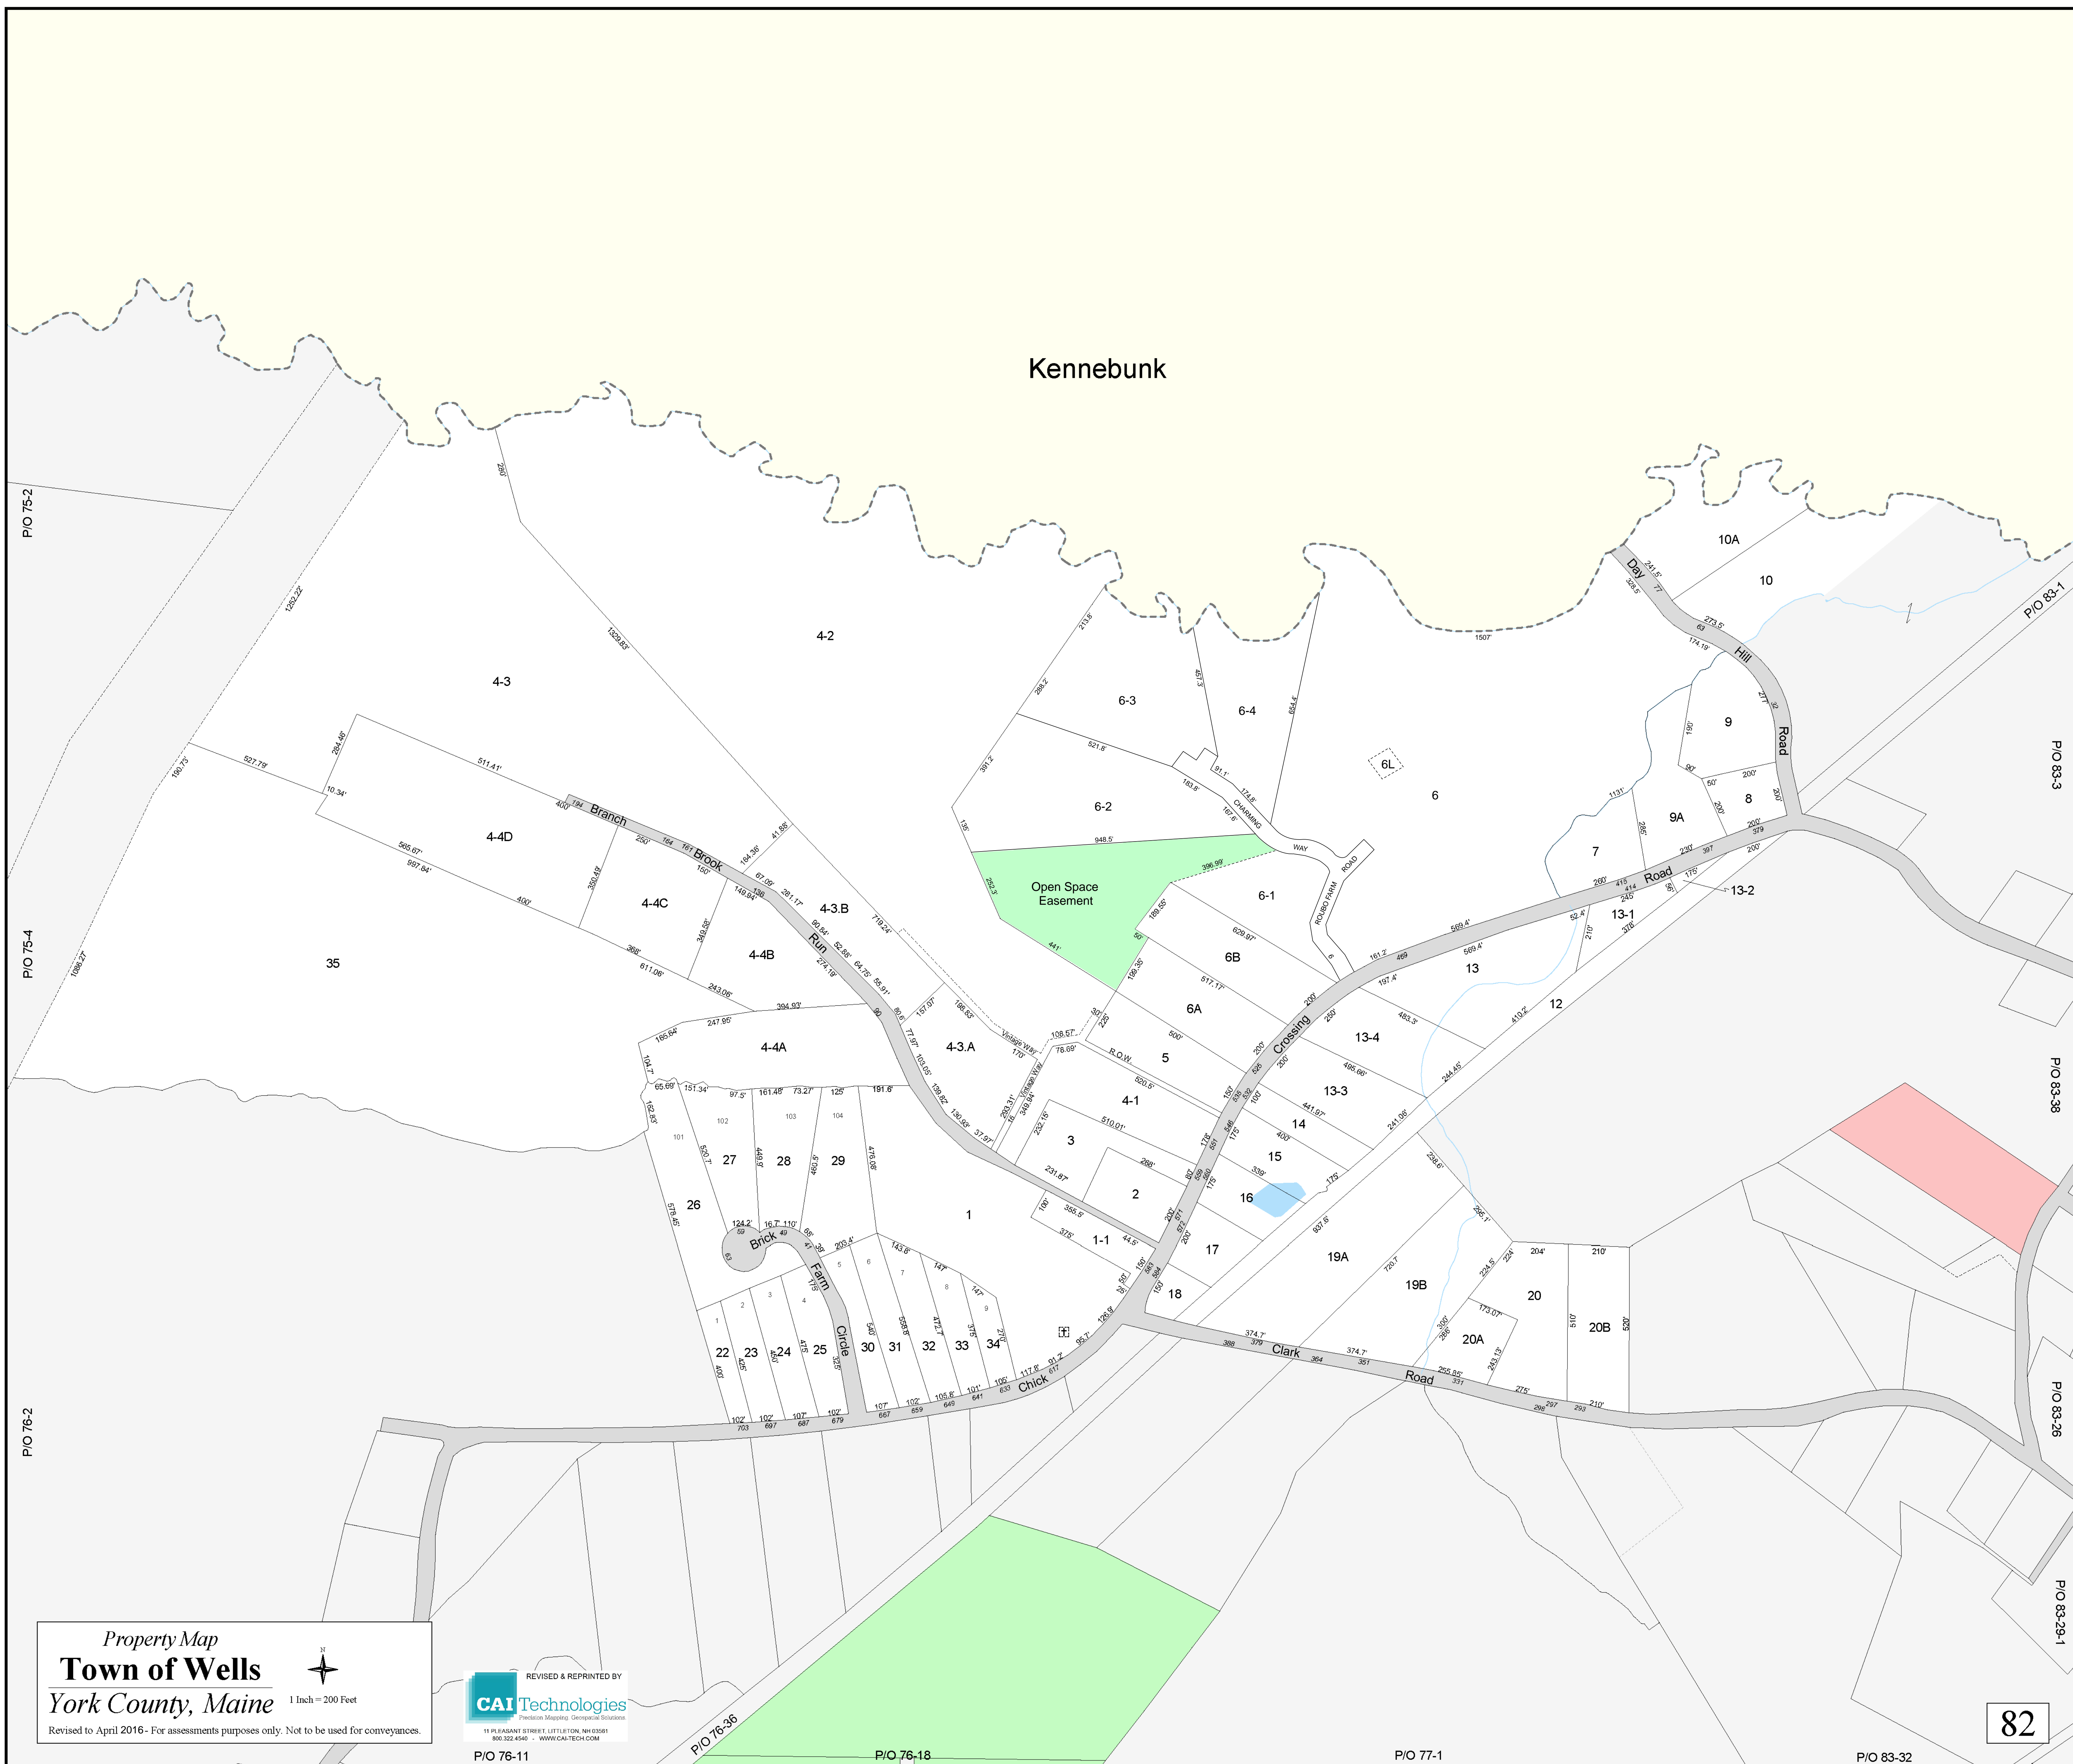

Kennebunk

*Property Map*  
**Town of Wells**  
*York County, Maine* 1 Inch = 200 Feet  
Revised to April 2016 - For assessments purposes only. Not to be used for conveyances.

REVISED & REPRINTED BY  
**CAI Technologies**  
Precision Mapping. Geospatial Solutions.  
11 PLEASANT STREET, LITTLETON, NH 03051  
800.322.4546 - WWW.CAI-TECH.COM