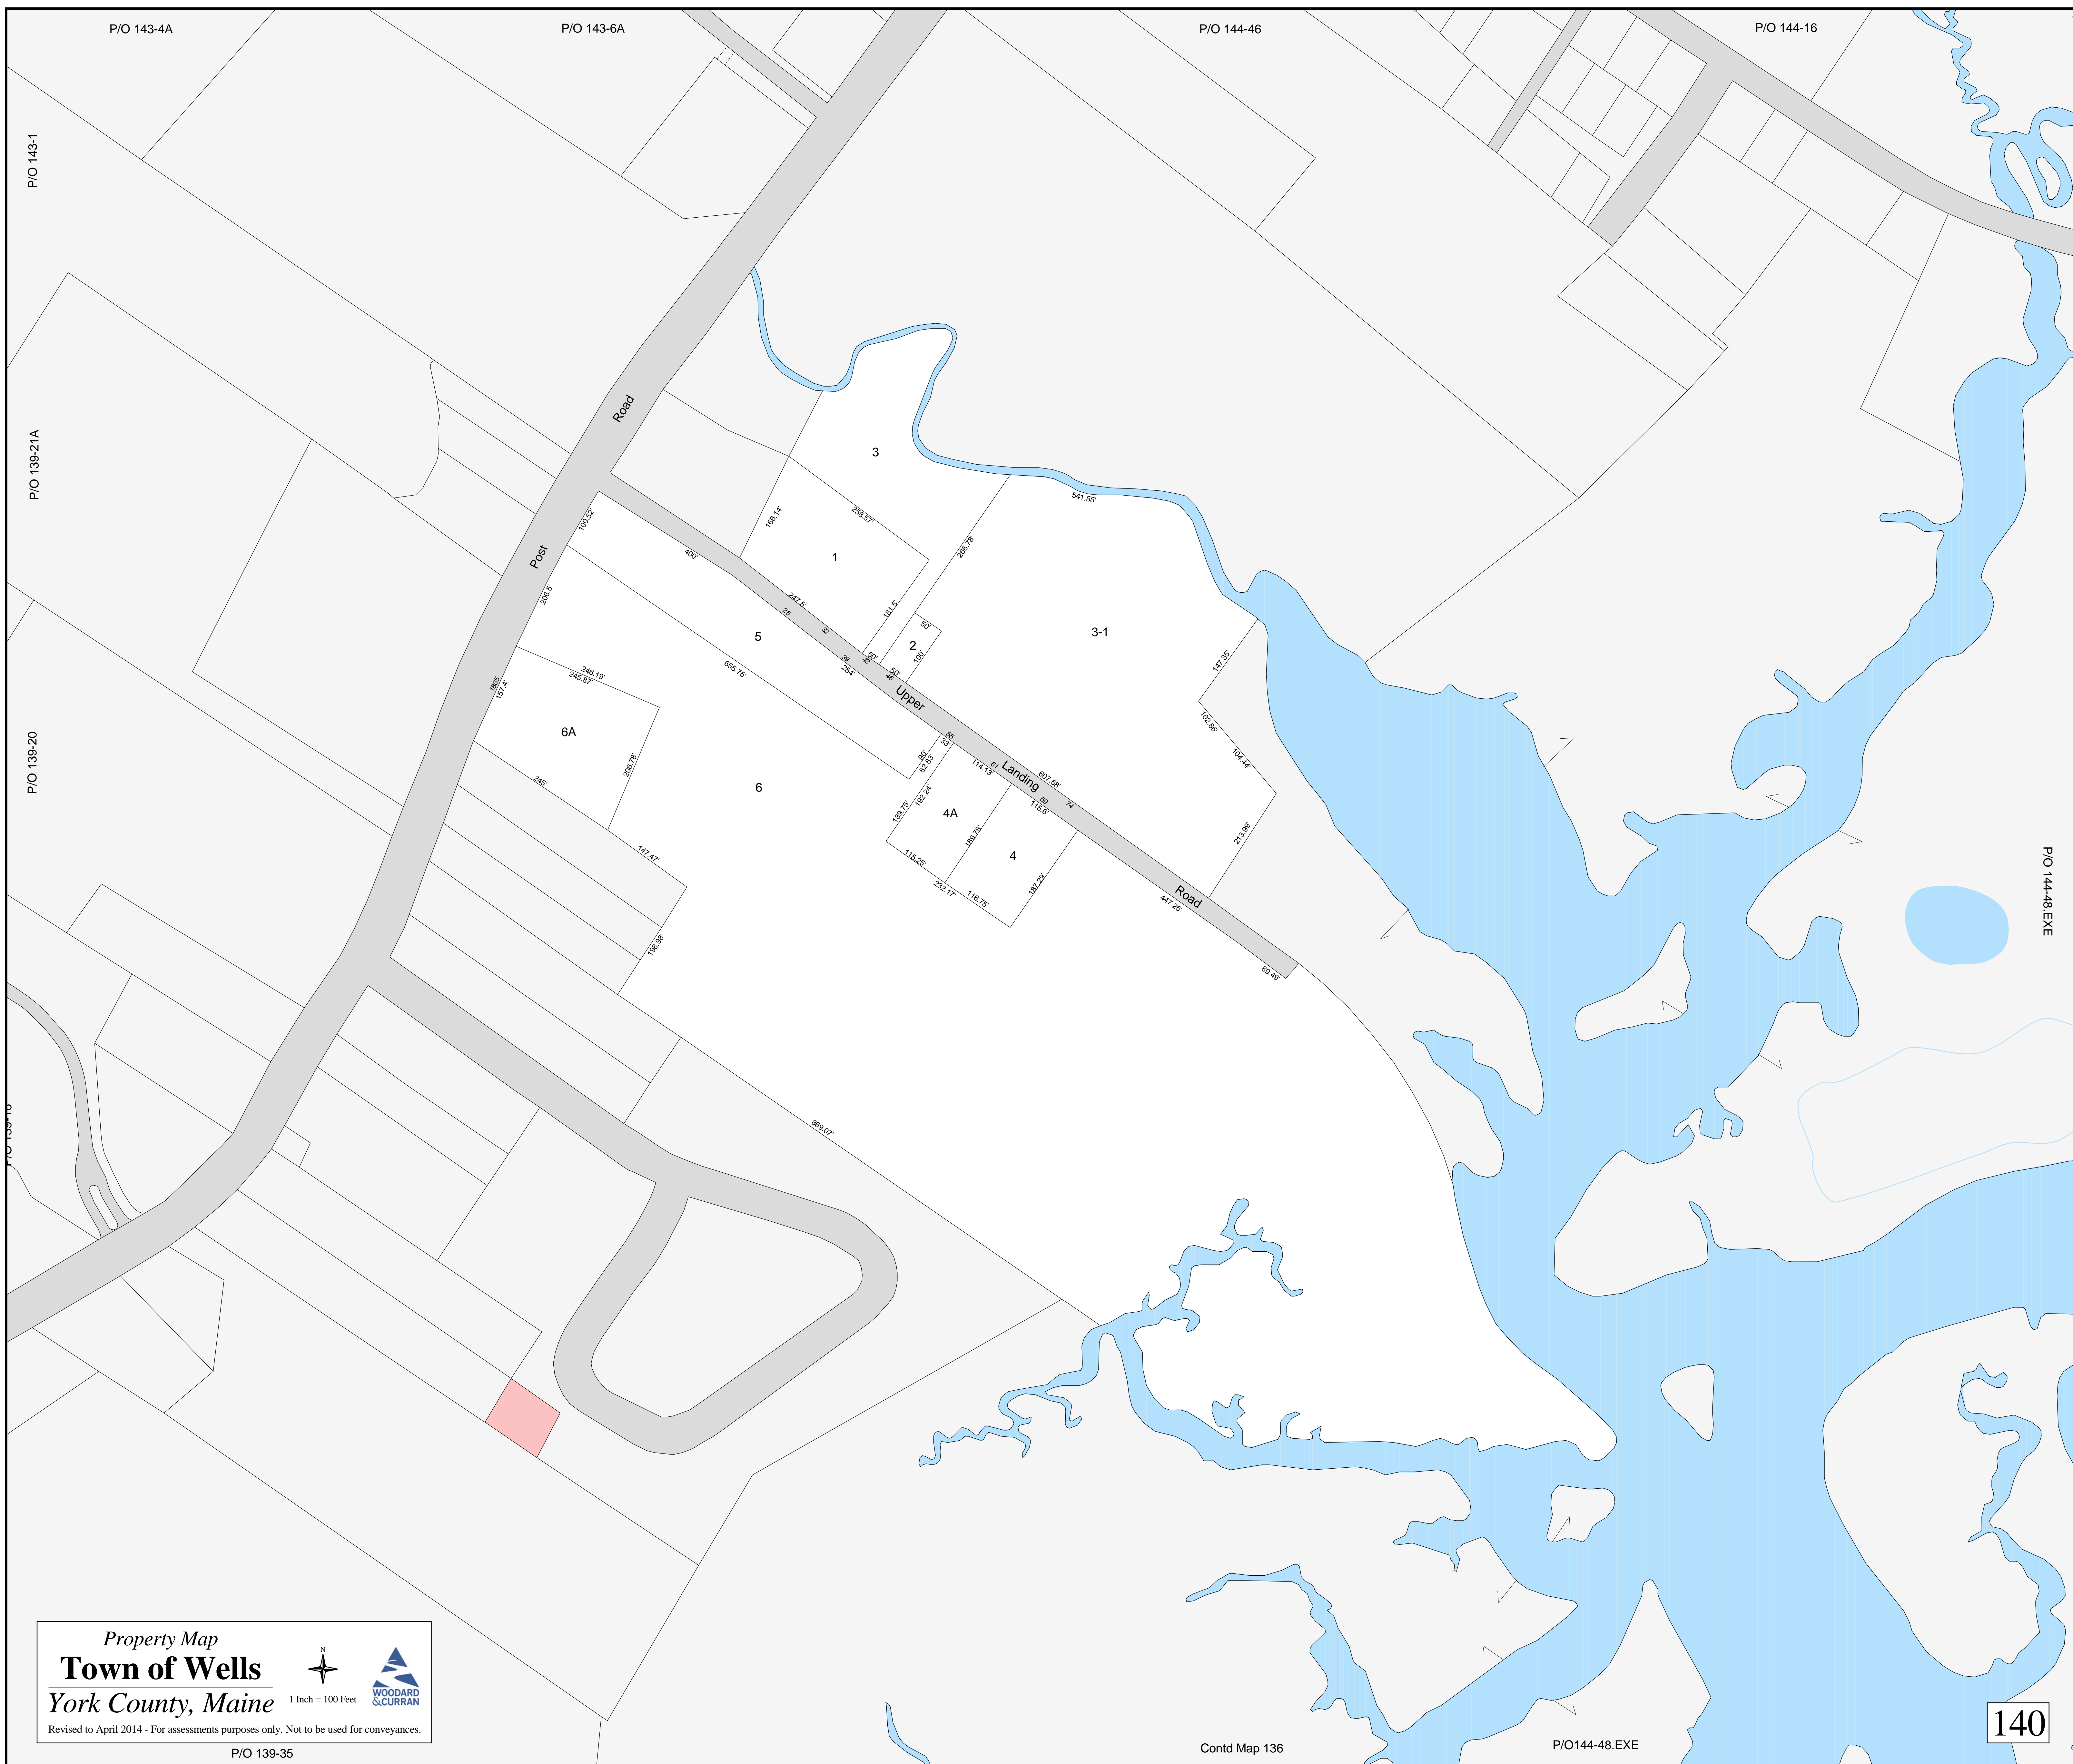

P/O 143-4A

P/O 143-6A

P/O 144-46

P/O 144-16

P/O 143-1

P/O 139-21A

P/O 139-20

P/O 139-18

P/O 144-48 EXE

Property Map  
**Town of Wells**  
 York County, Maine  
 Revised to April 2014 - For assessments purposes only. Not to be used for conveyances.

1 Inch = 100 Feet

WOODARD & CURRAN

P/O 139-35

Contd Map 136

P/O144-48.EXE