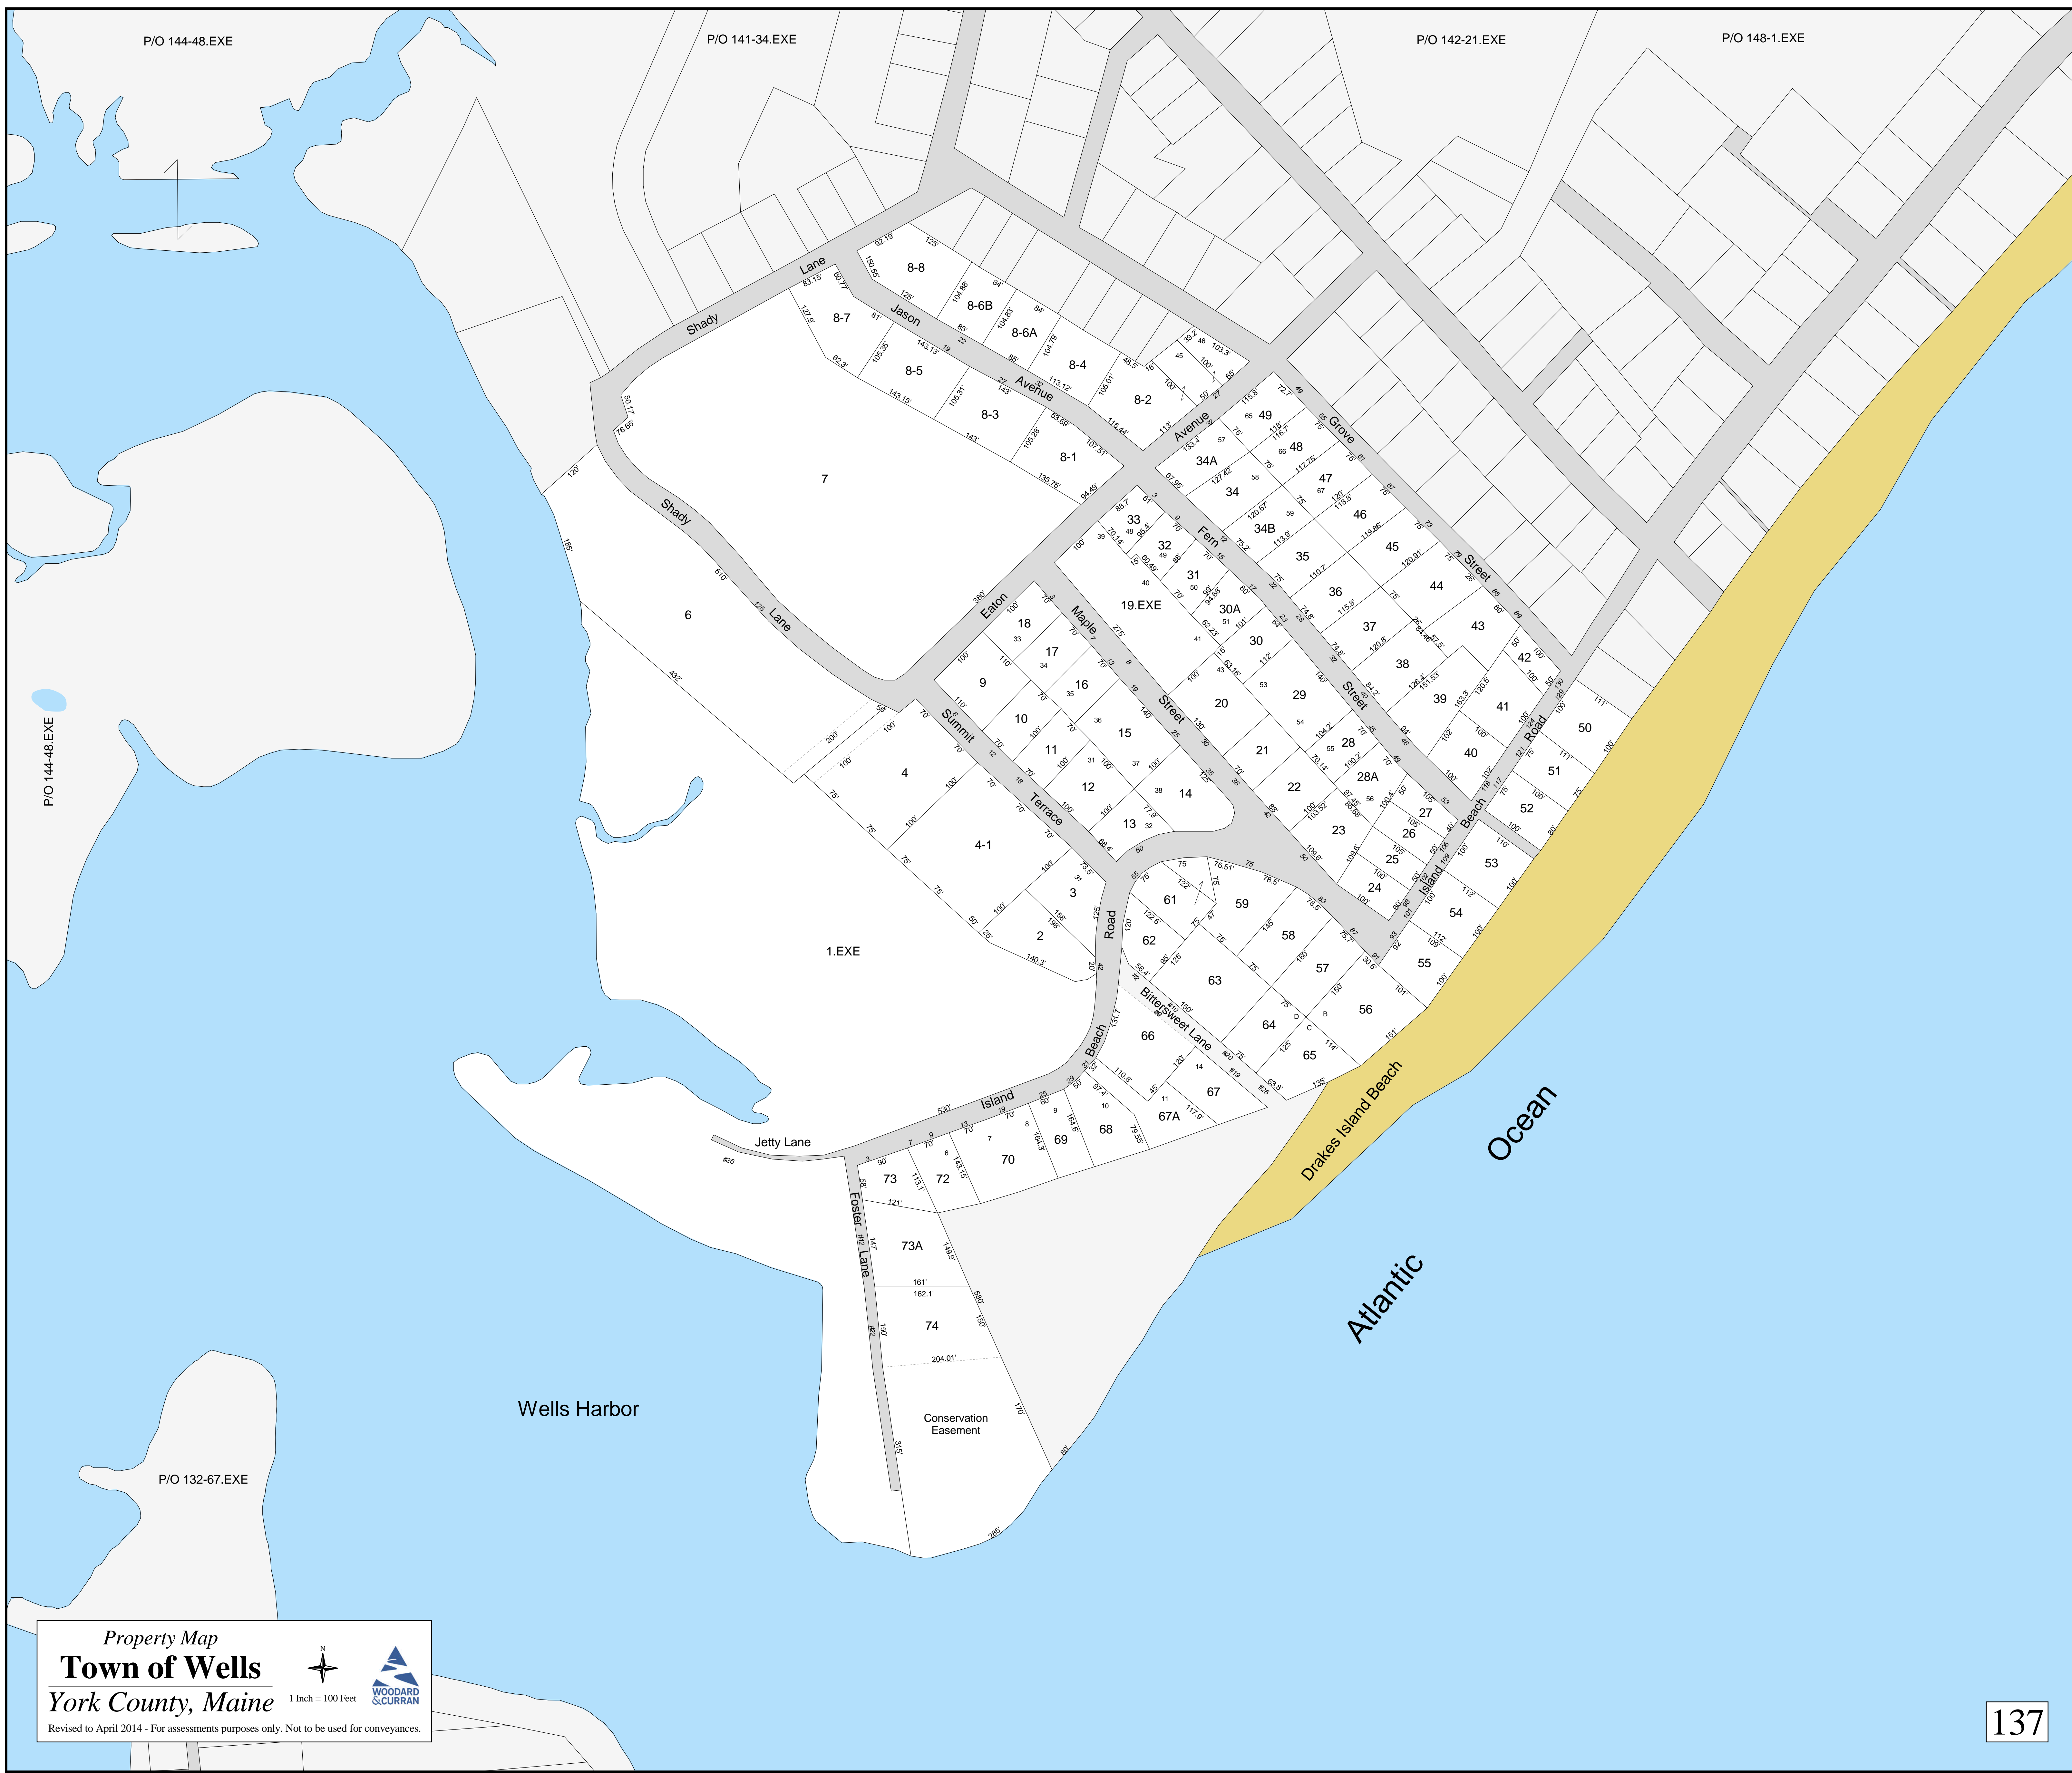

P/O 144-48.EXE

P/O 141-34.EXE

P/O 142-21.EXE

P/O 148-1.EXE

Property Map
Town of Wells
 York County, Maine
 1 Inch = 100 Feet
 WOODARD & CURRAN
 Revised to April 2014 - For assessments purposes only. Not to be used for conveyances.