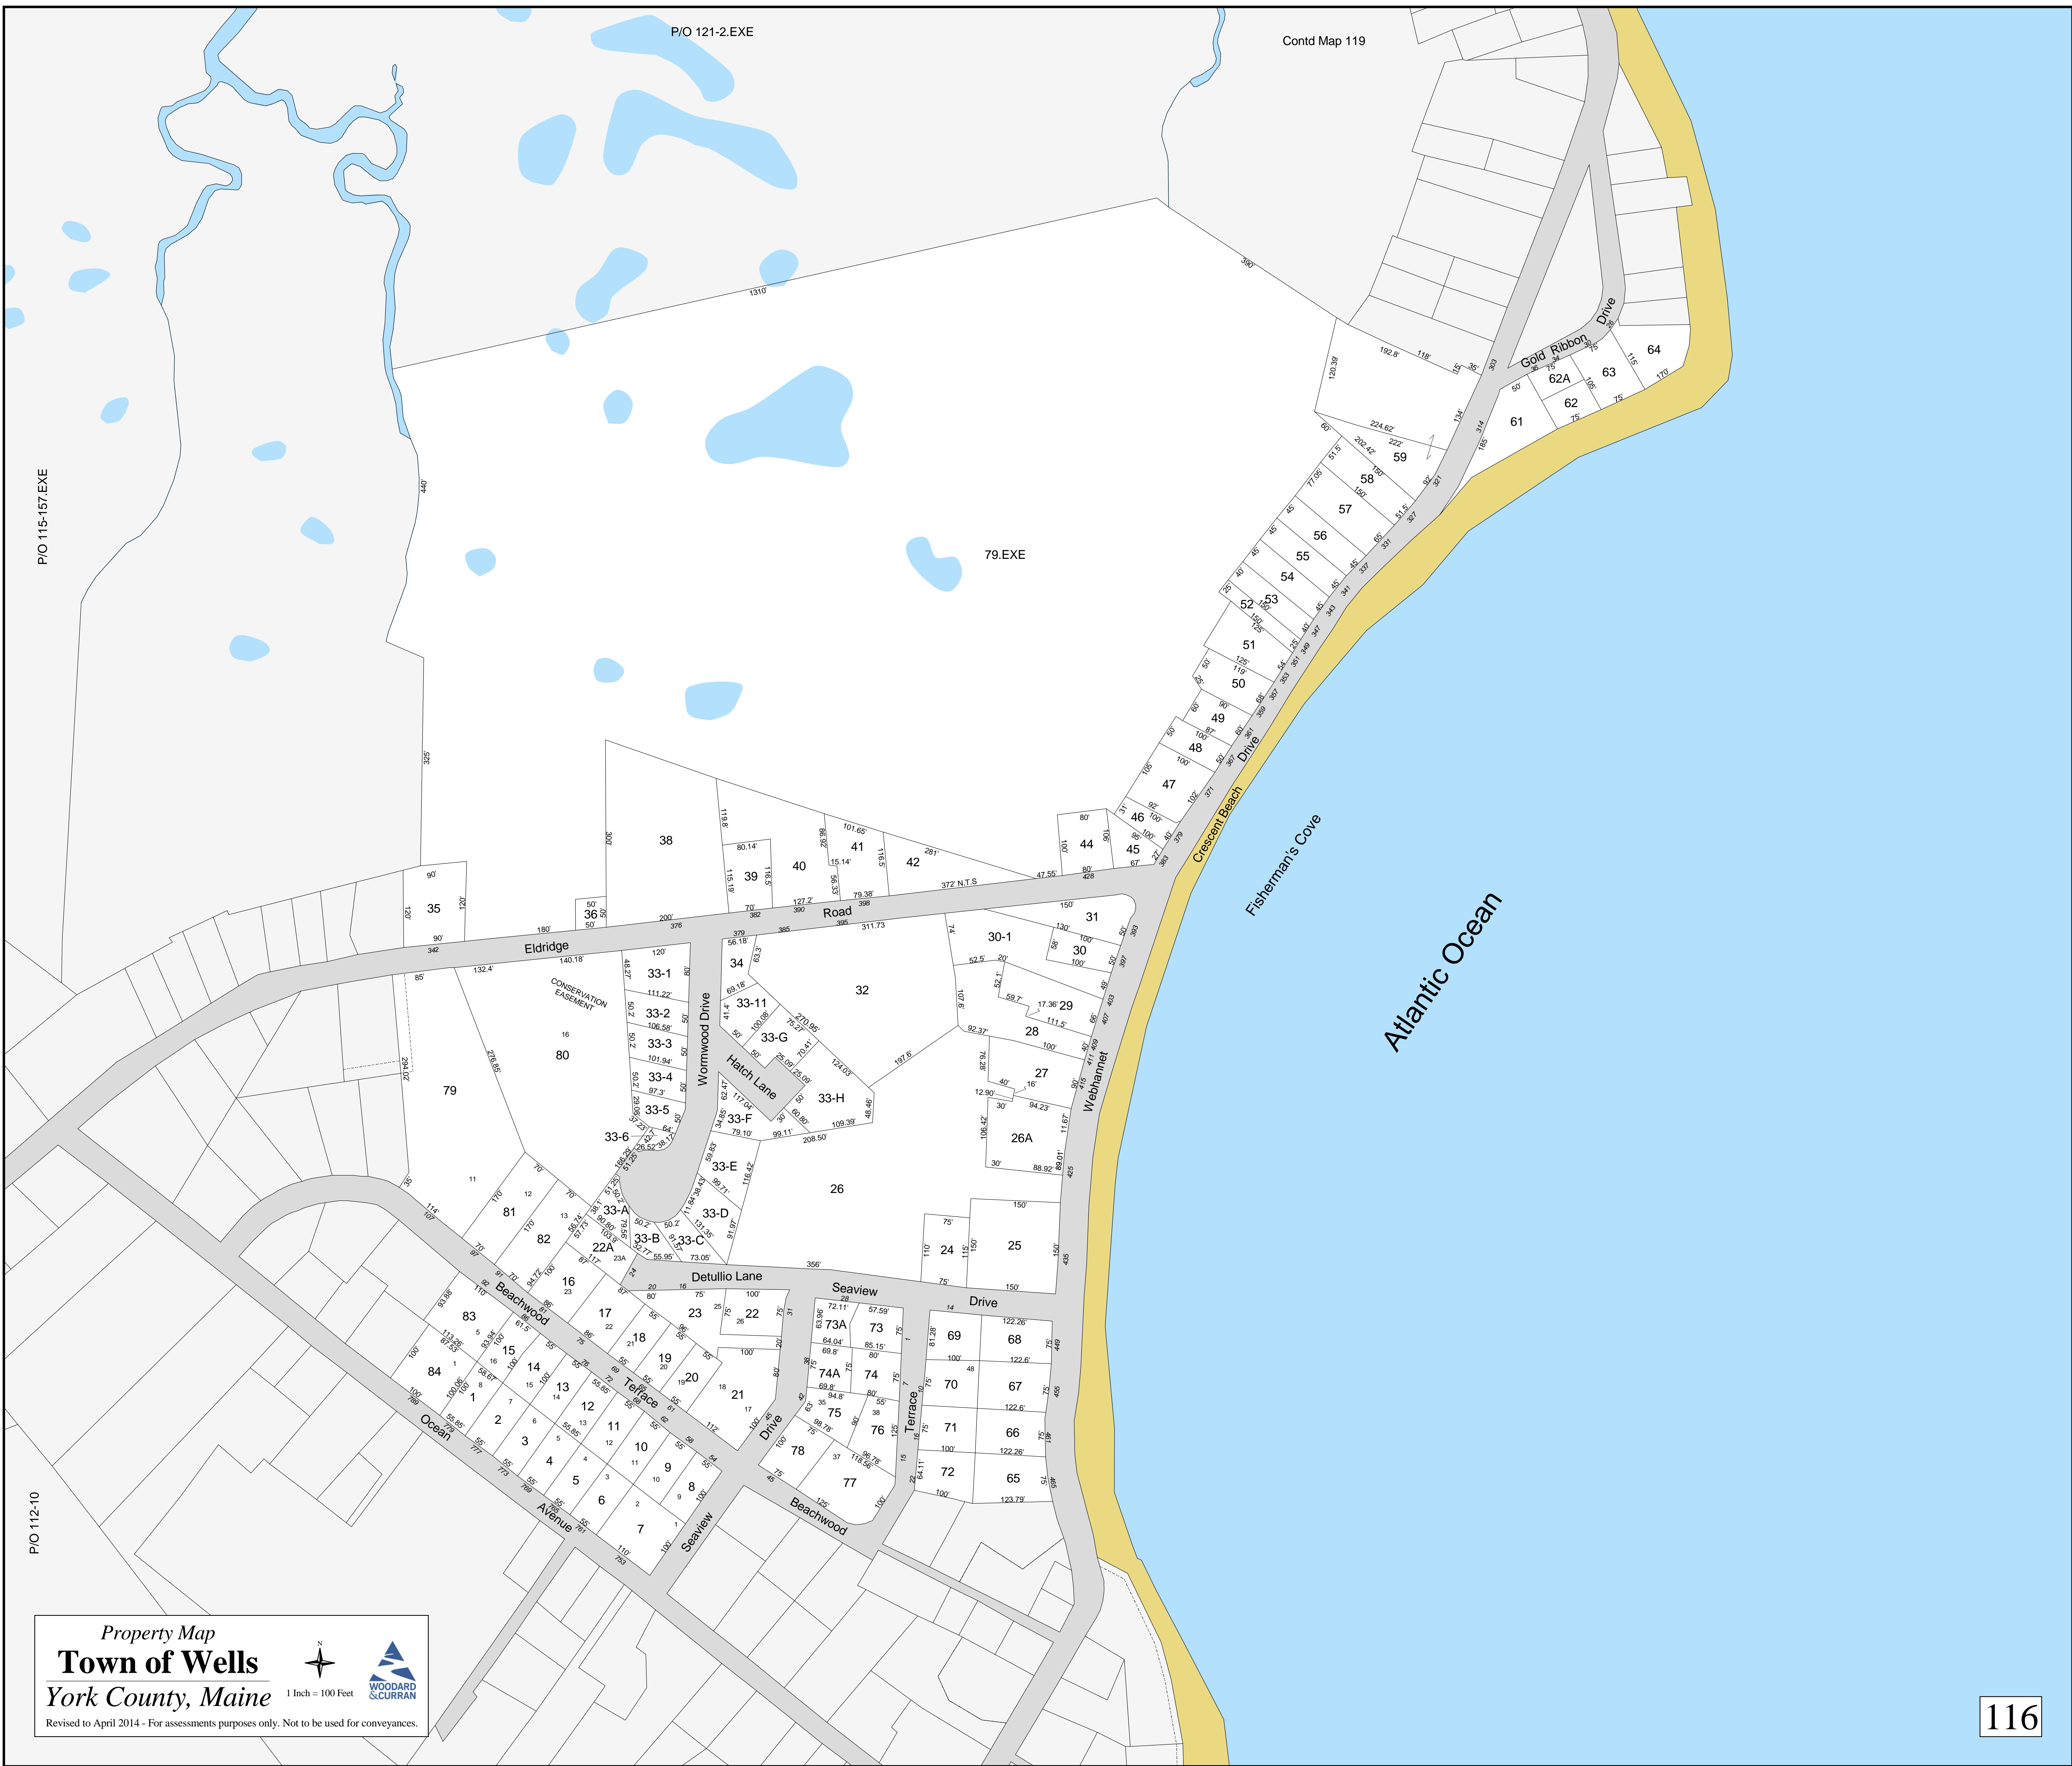

P/O 121-2.EXE

Contd Map 119

P/O 115-157.EXE

79.EXE

P/O 112-10

Property Map
Town of Wells
 York County, Maine
 1 Inch = 100 Feet
 WOODARD & CURRAN
 Revised to April 2014 - For assessments purposes only. Not to be used for conveyances.