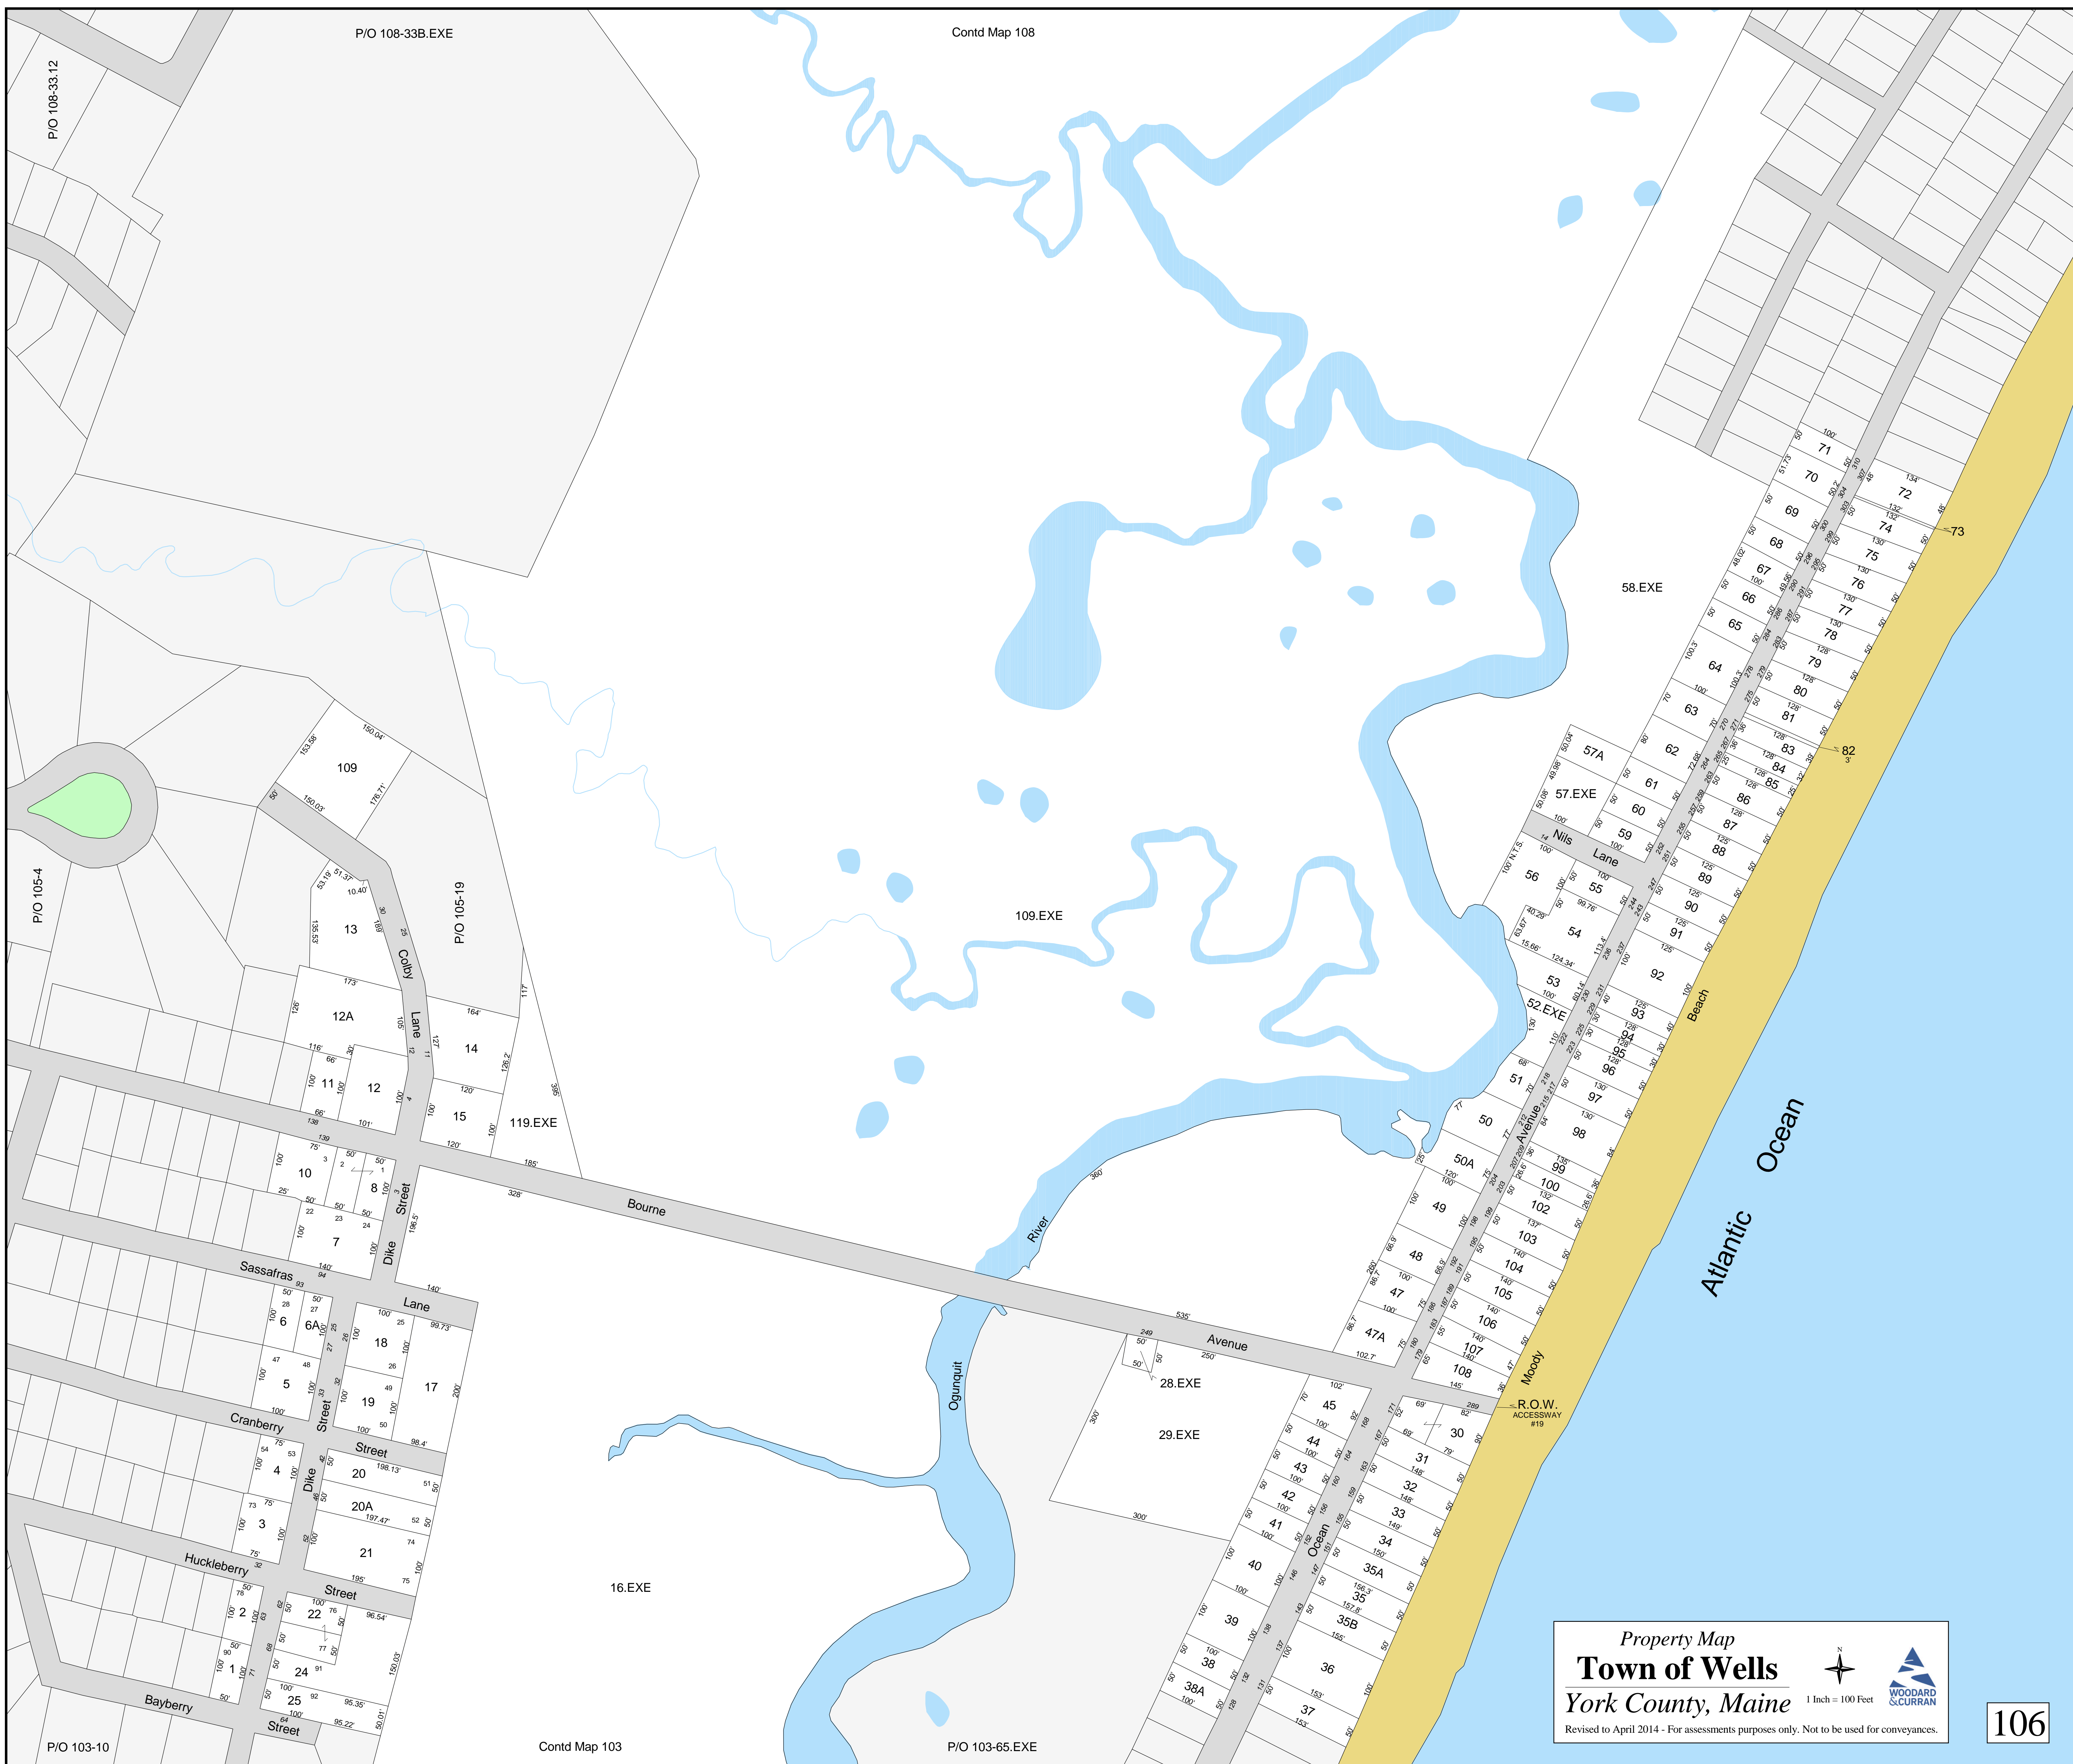

P/O 108-33.12

P/O 105-4

P/O 105-19

P/O 103-10

Contd Map 103

P/O 103-65.EXE

Property Map
Town of Wells
 York County, Maine
 Revised to April 2014 - For assessments purposes only. Not to be used for conveyances.

1 Inch = 100 Feet