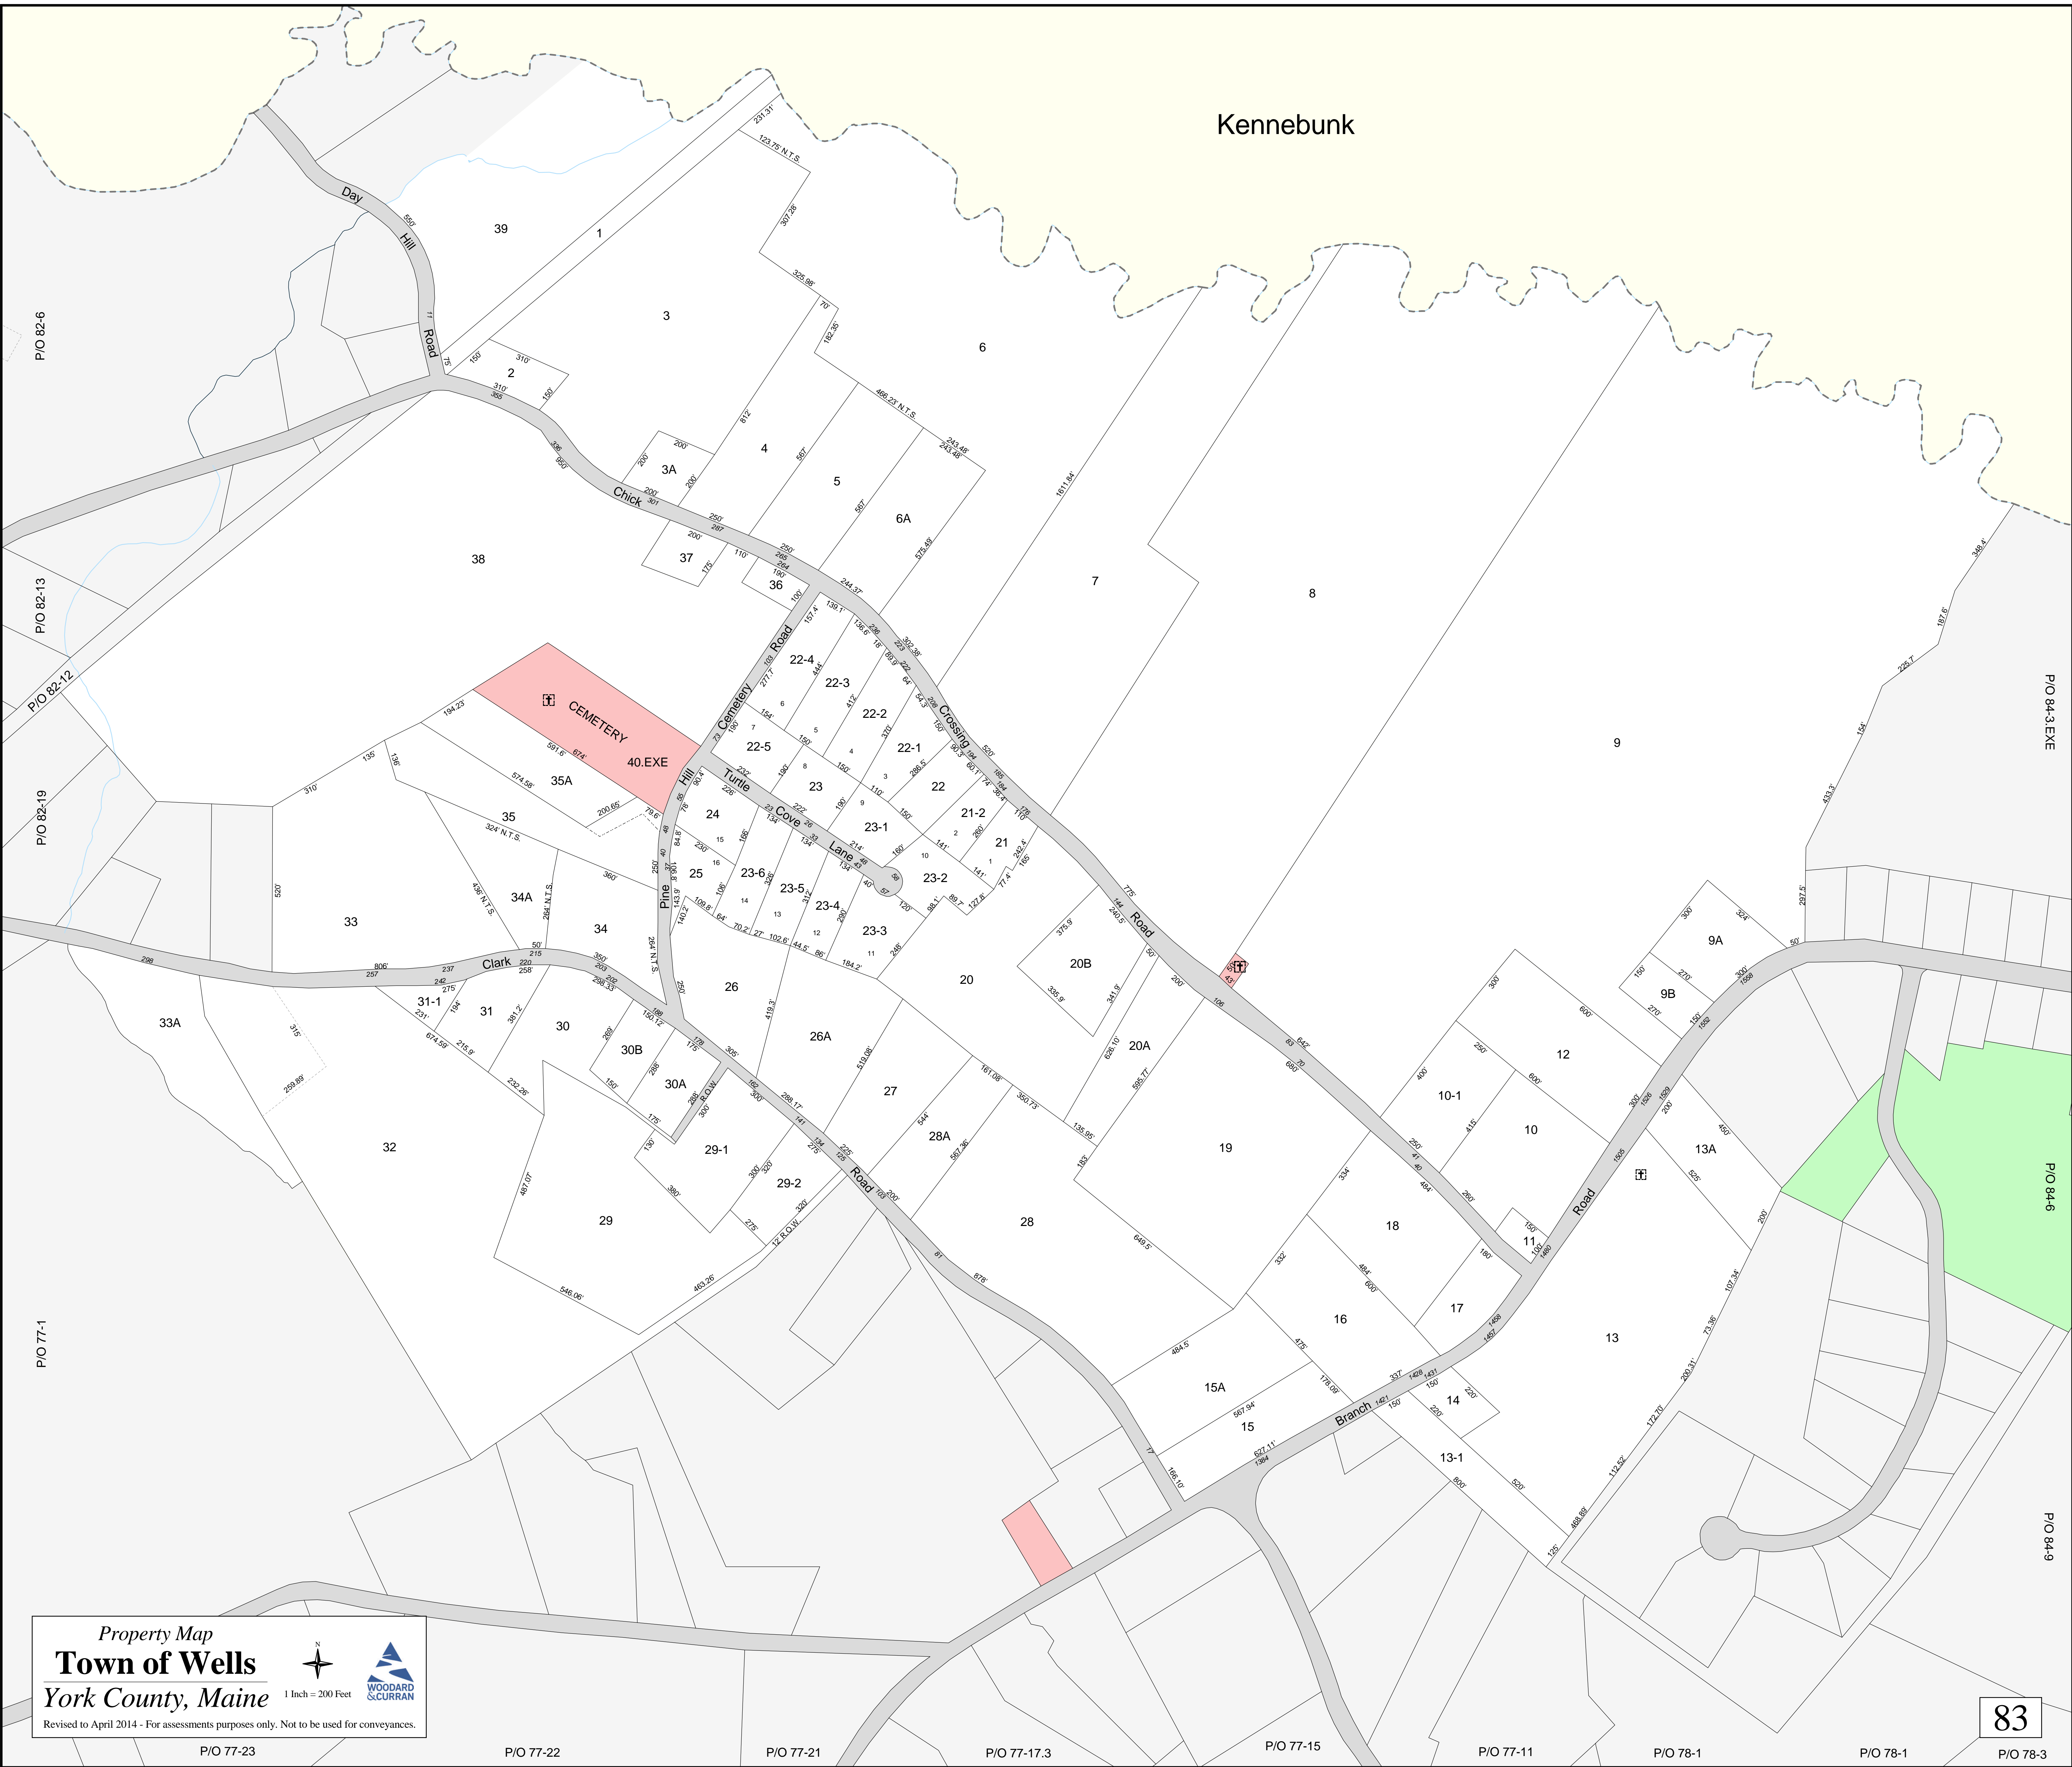

Kennebunk

Property Map  
**Town of Wells**  
 York County, Maine  
 Revised to April 2014 - For assessments purposes only. Not to be used for conveyances.

1 Inch = 200 Feet