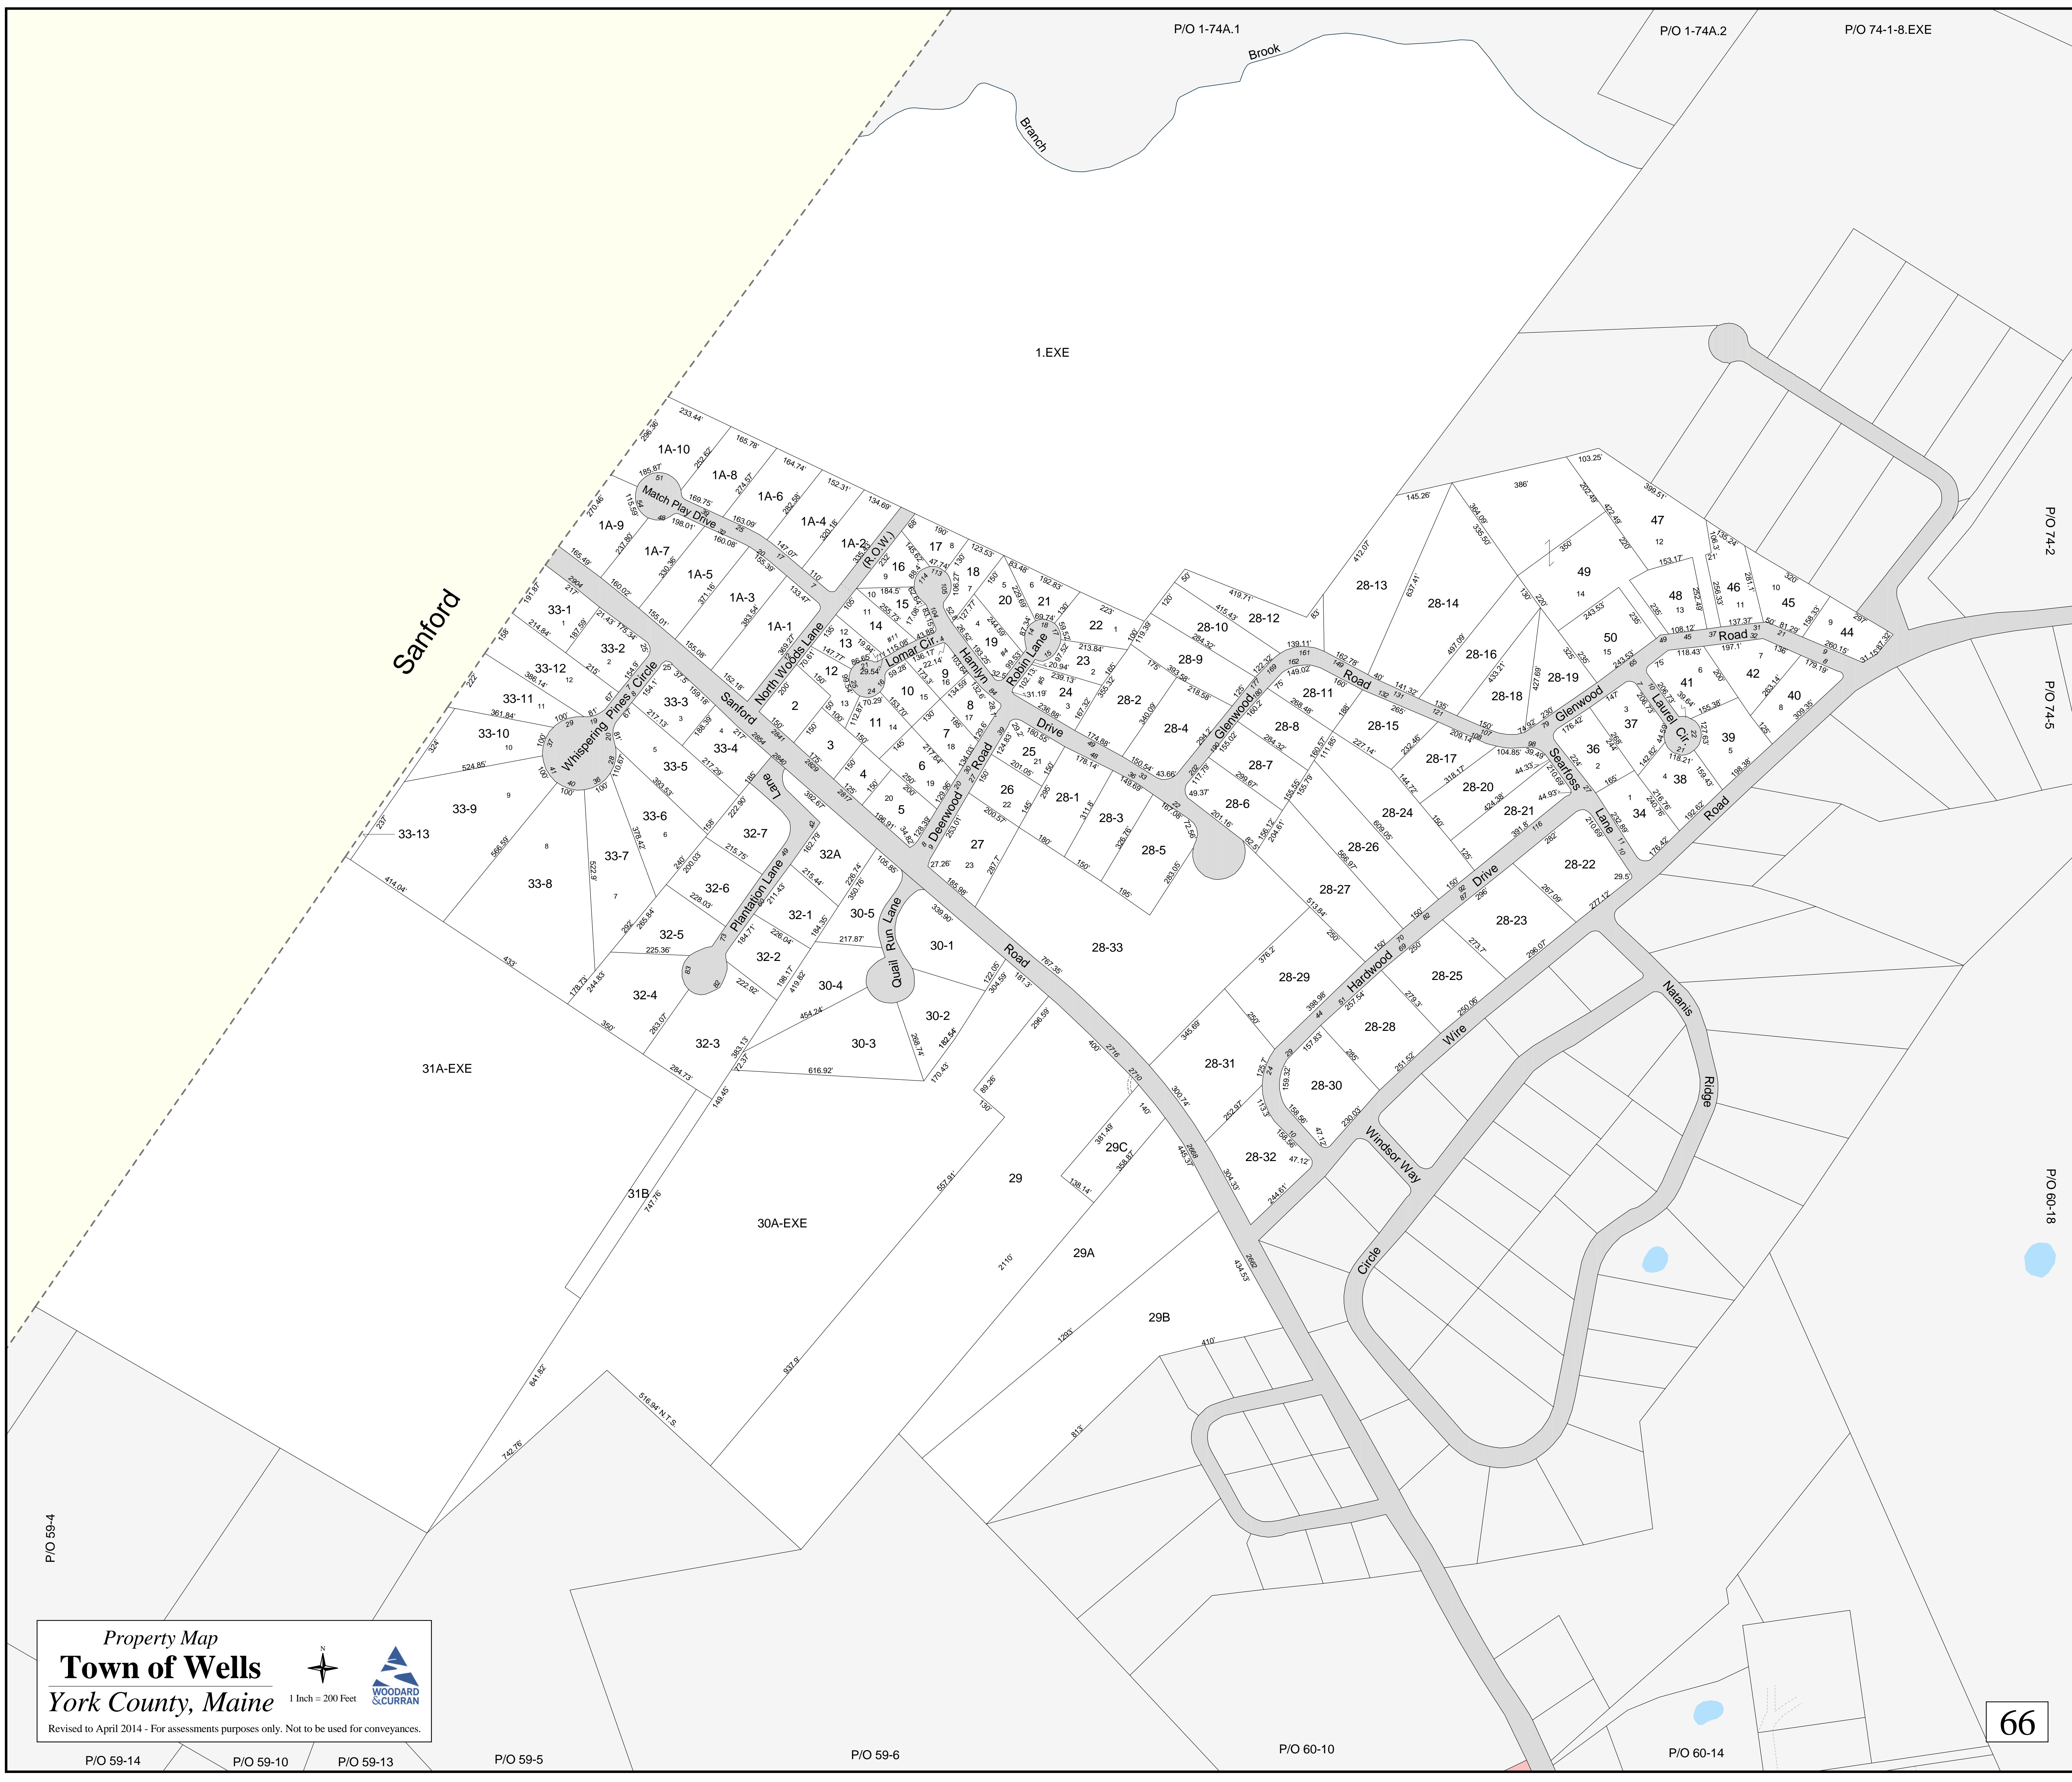

1.EXE

Sanford

Property Map
Town of Wells
 York County, Maine
 1 Inch = 200 Feet
 WOODARD & CURRAN

Revised to April 2014 - For assessments purposes only. Not to be used for conveyances.