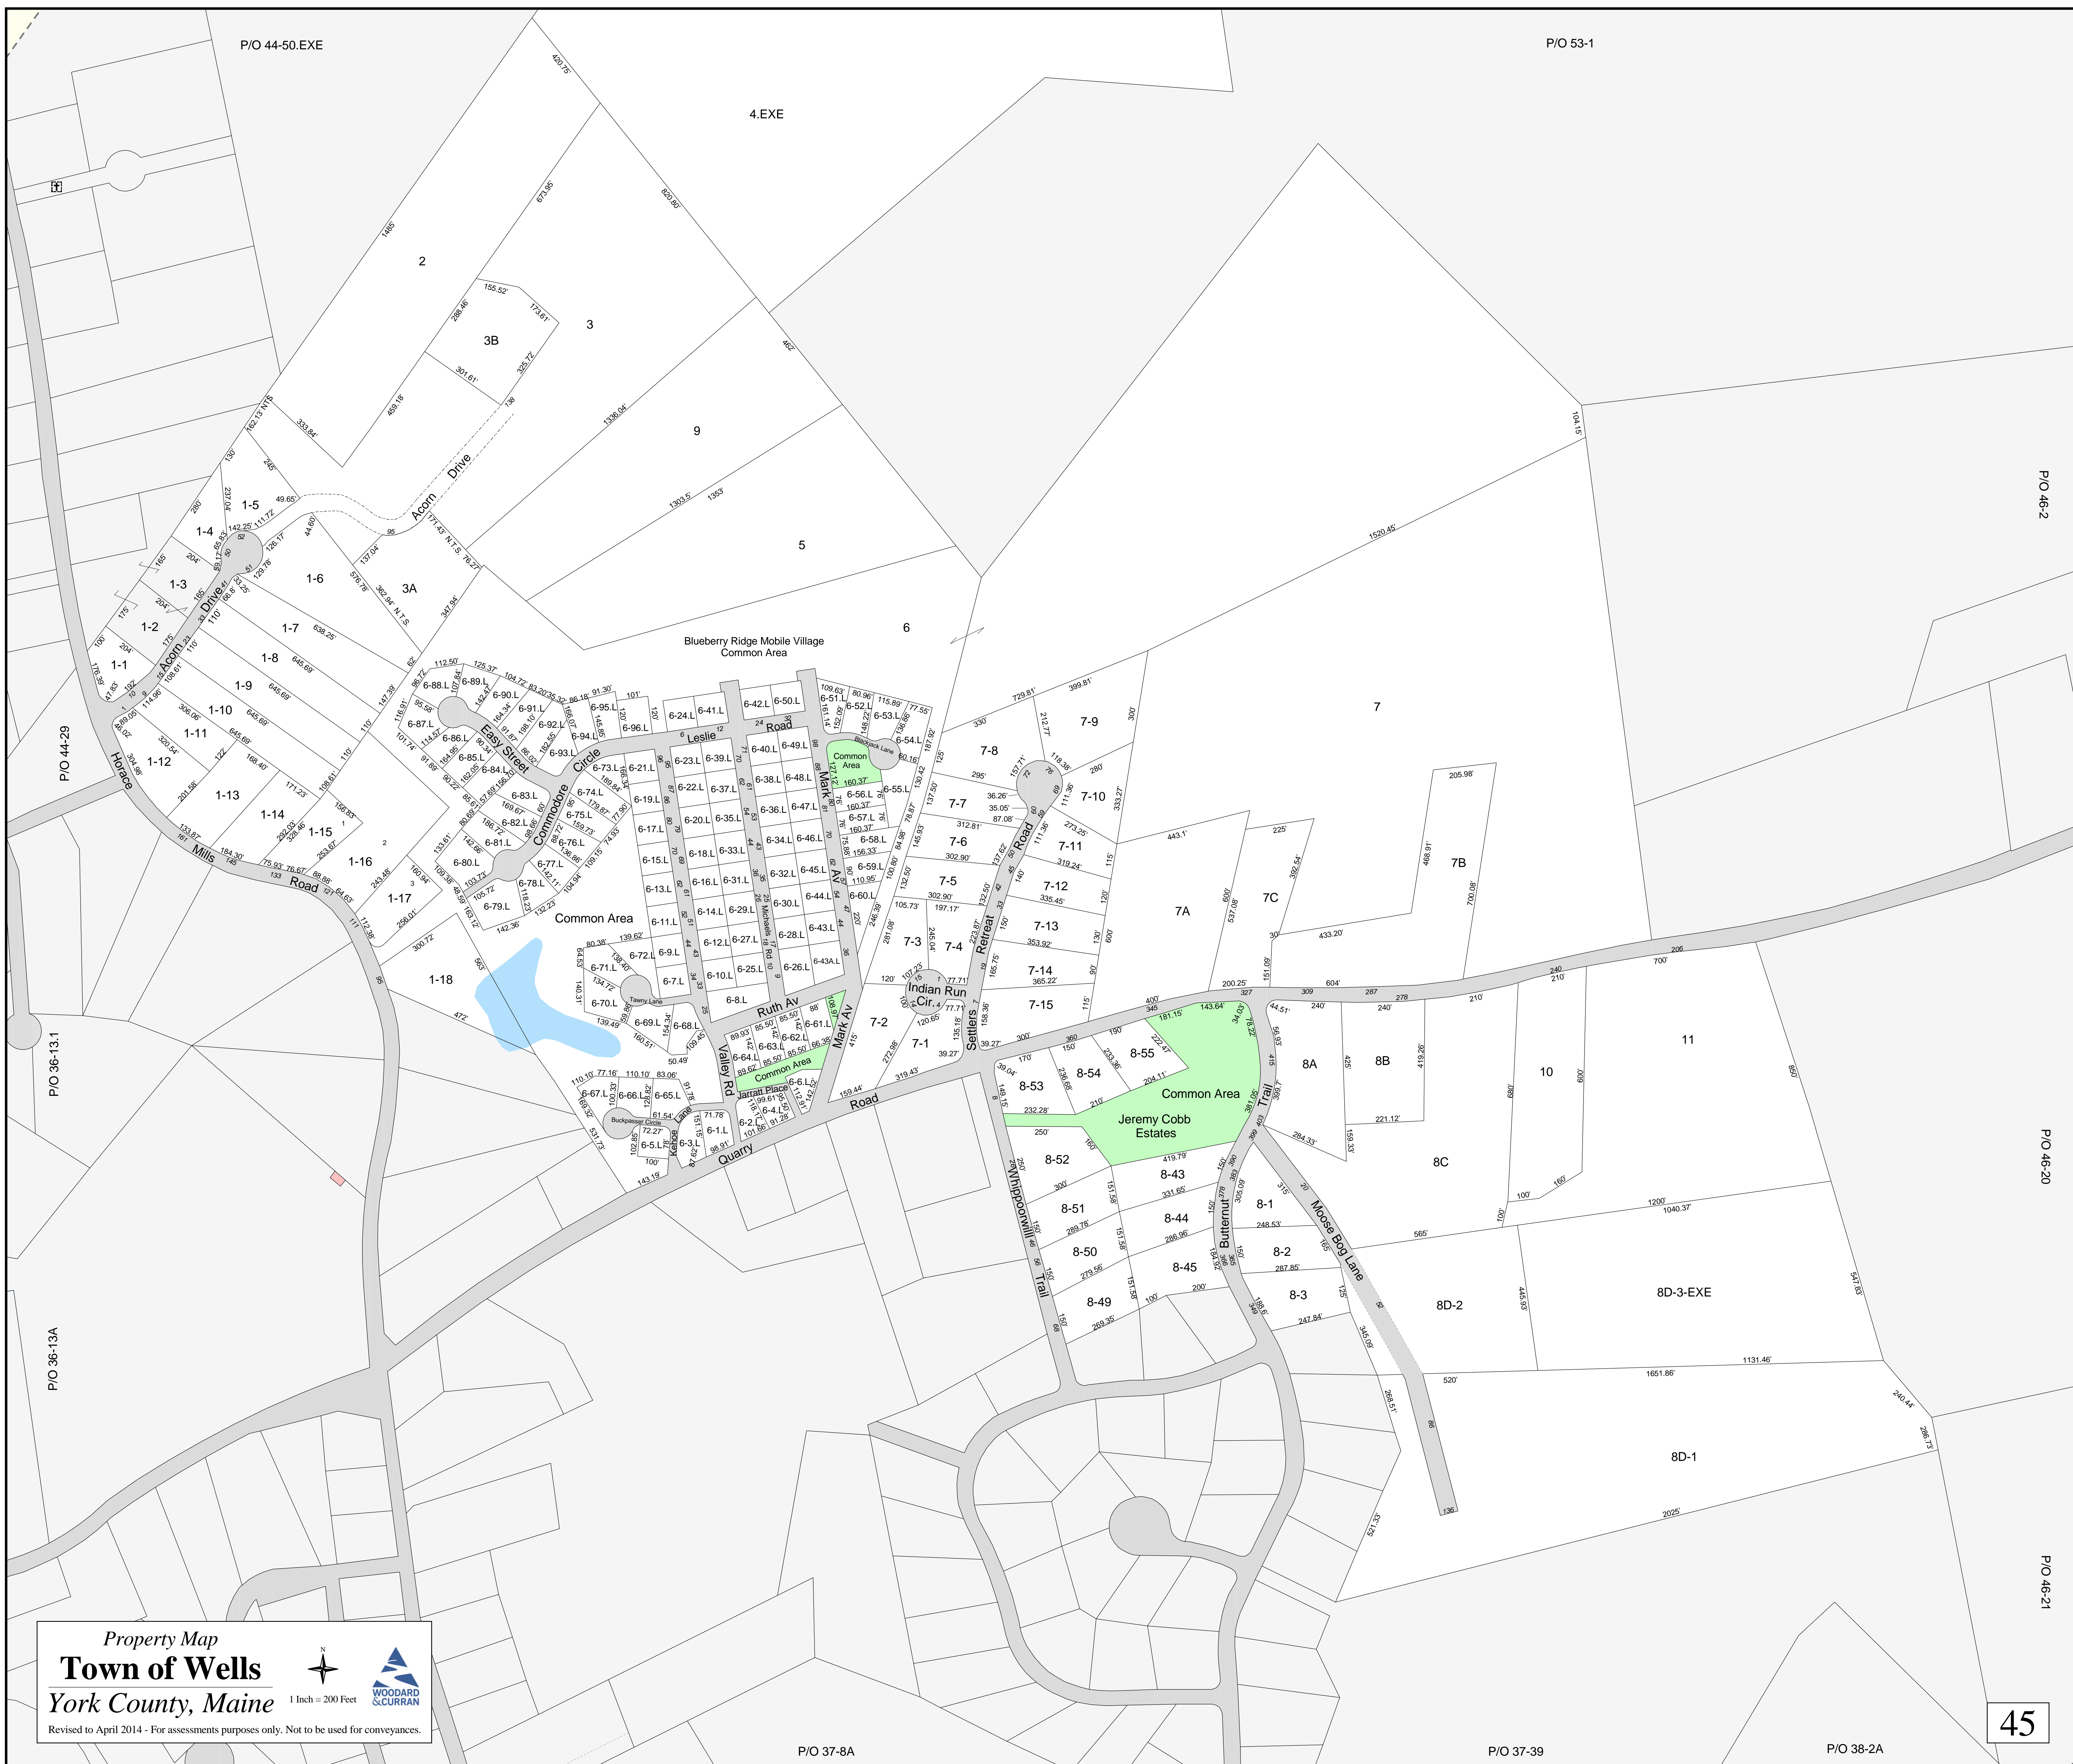

4.EXE

Property Map
Town of Wells
 York County, Maine
 1 Inch = 200 Feet
 WOODARD & CURRAN
 Revised to April 2014 - For assessments purposes only. Not to be used for conveyances.